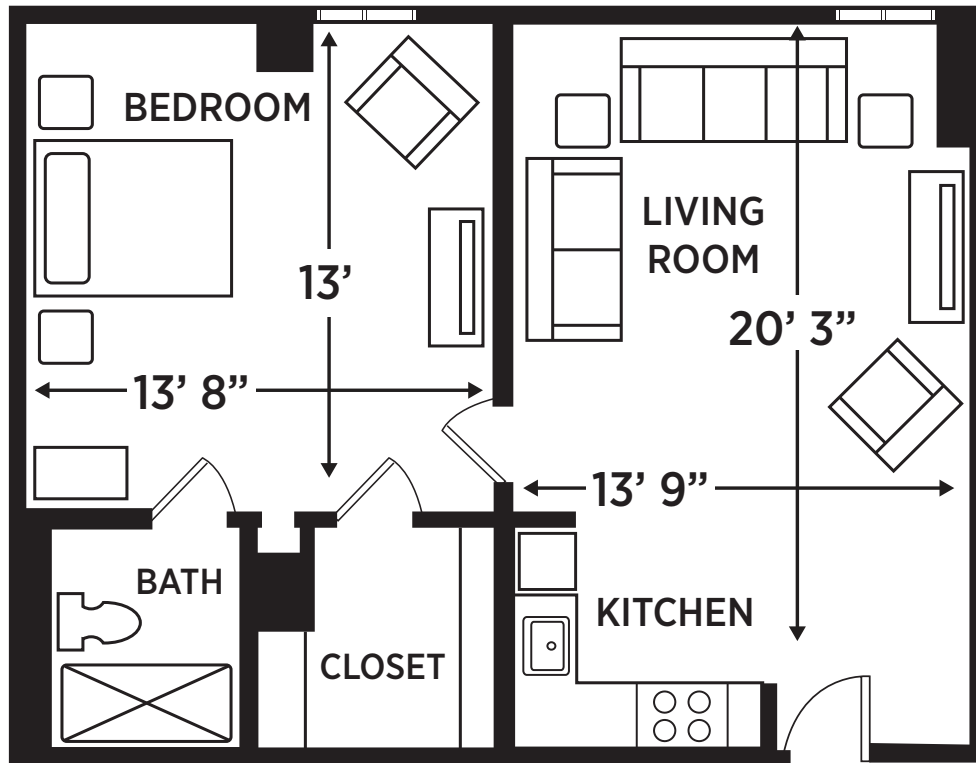

# ONE BEDROOM GRAND

SUITE | 540 SQ. FT

**ELANCÉ**  
AT ALEXANDRIA

5100 FILLMORE AVE STE  
ALEXANDRIA, VA 22311  
703.845.5100  
[ELANCELUXURLIVING.NET/ALEXANDRIA](http://ELANCELUXURLIVING.NET/ALEXANDRIA)