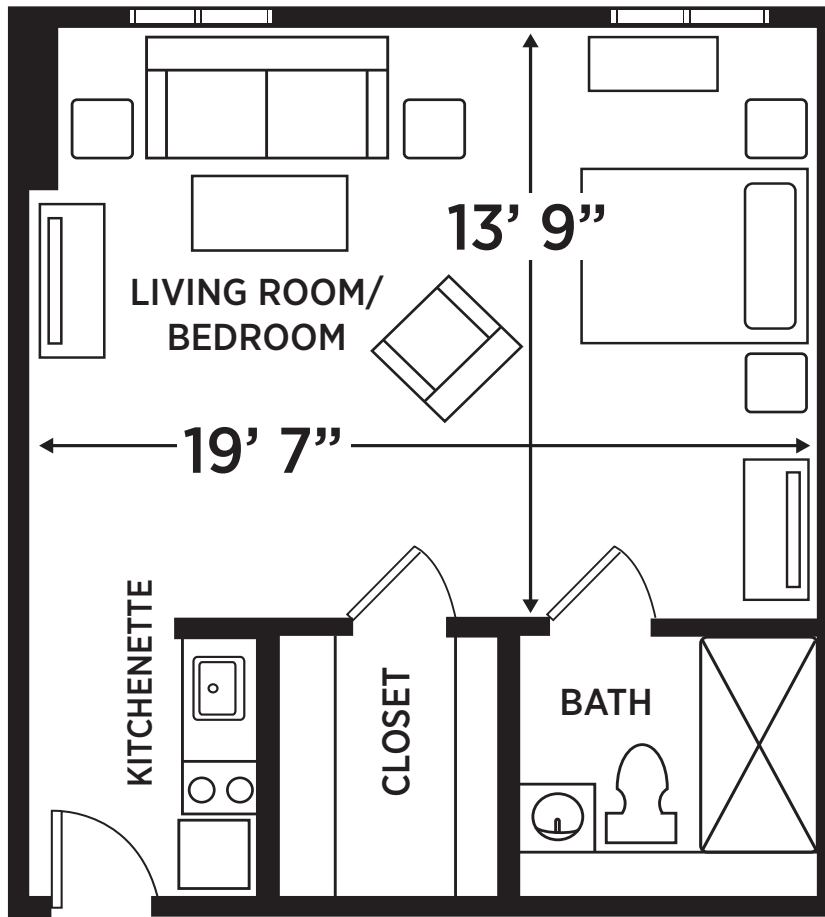

# STUDIO

SUITE | 357-404 SQ. FT

**ELANCÉ**  
AT ALEXANDRIA

5100 FILLMORE AVE STE  
ALEXANDRIA, VA 22311  
703.845.5100  
[ELANCELUXURLIVING.NET/ALEXANDRIA](http://ELANCELUXURLIVING.NET/ALEXANDRIA)