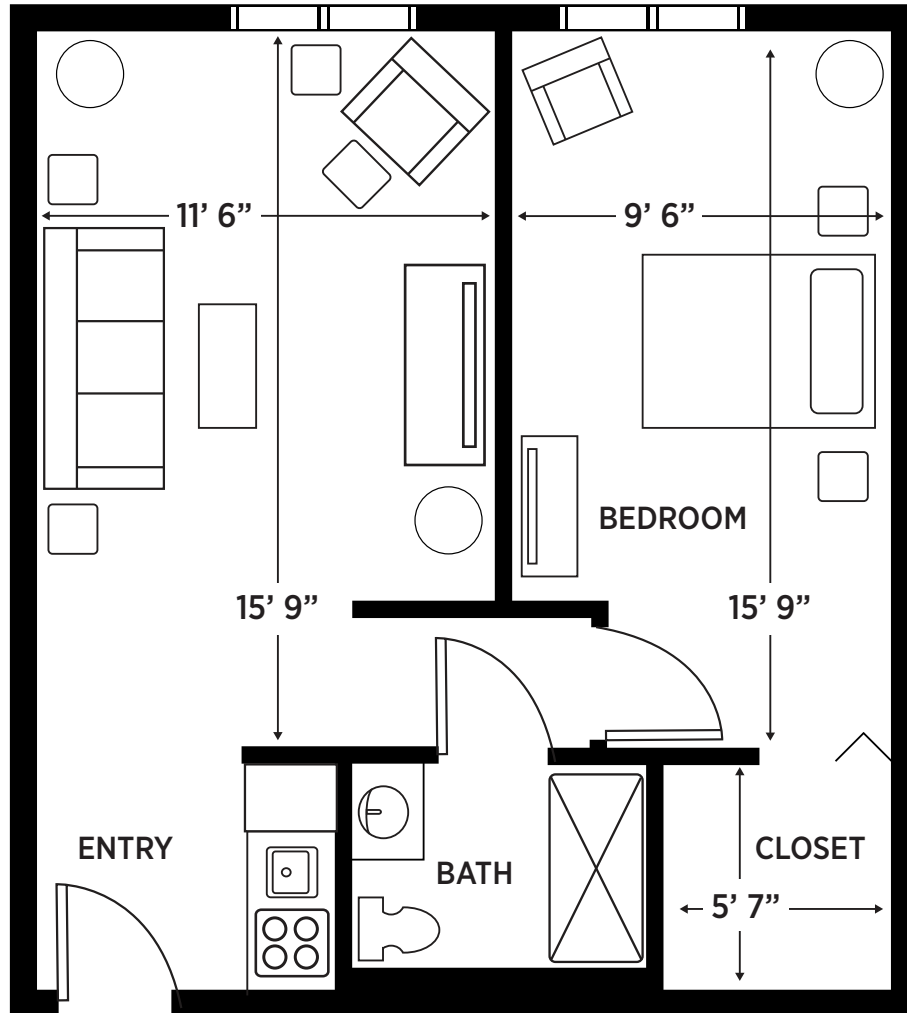

# ONE BEDROOM

SUITE | 484 SQ. FT

**ELANCÉ**  
AT PASADENA

1255 PASADENA AVE S,  
ST. PETERSBURG, FL 33707  
727.381.5411  
ELANCELUXURYLIVING.NET/PASADENA  
#AL83

*All square footage is approximate & subject to availability.*