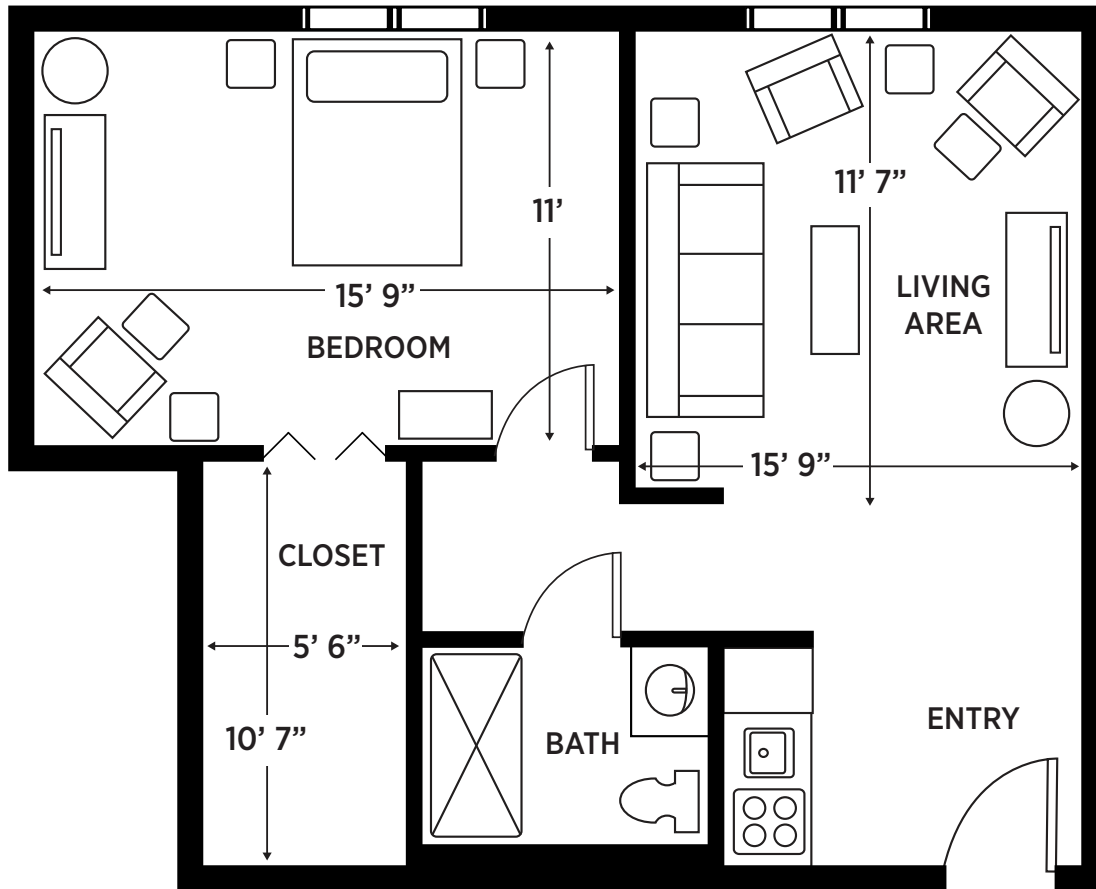

# ONE BEDROOM GRAND SUITE | 546 SQ. FT

**ELANCÉ**  
AT PASADENA

1255 PASADENA AVE S,  
ST. PETERSBURG, FL 33707  
727.381.5411  
ELANCELUXURLIVING.NET/PASADENA  
#AL83

*All square footage is approximate & subject to availability.*