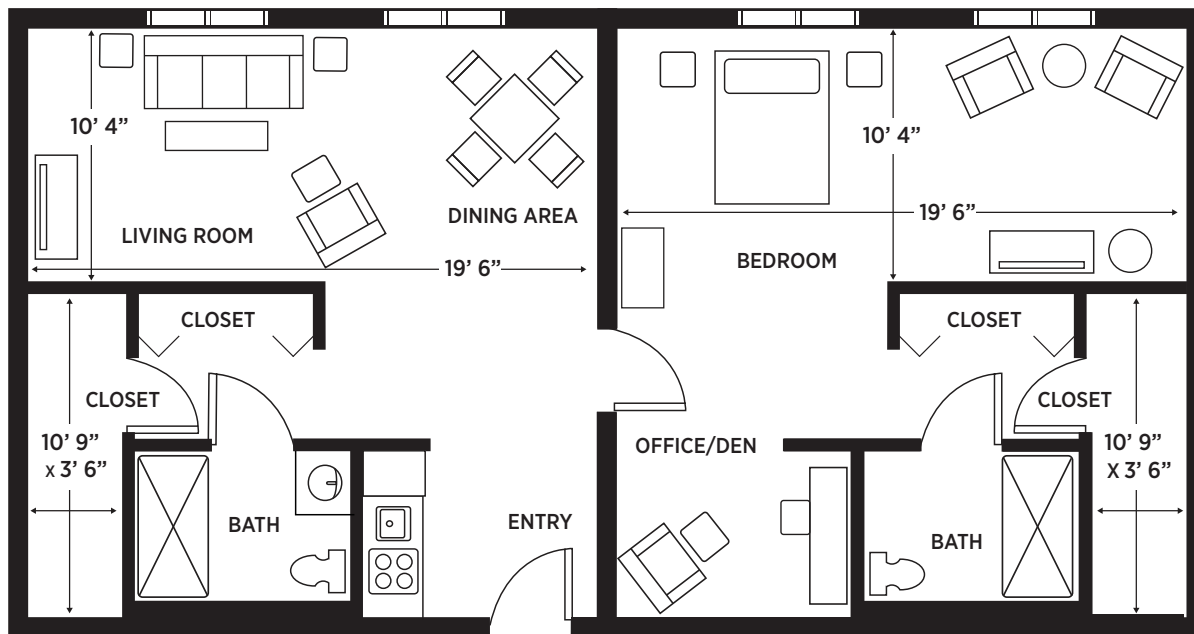

ONE BEDROOM GRAND DELUXE SUITE | 880 SQ. FT

ELANCÉ
AT PASADENA

1255 PASADENA AVE S,
ST. PETERSBURG, FL 33707
727.381.5411
ELANCELUXURYLIVING.NET/PASADENA
#AL83

All square footage is approximate & subject to availability.