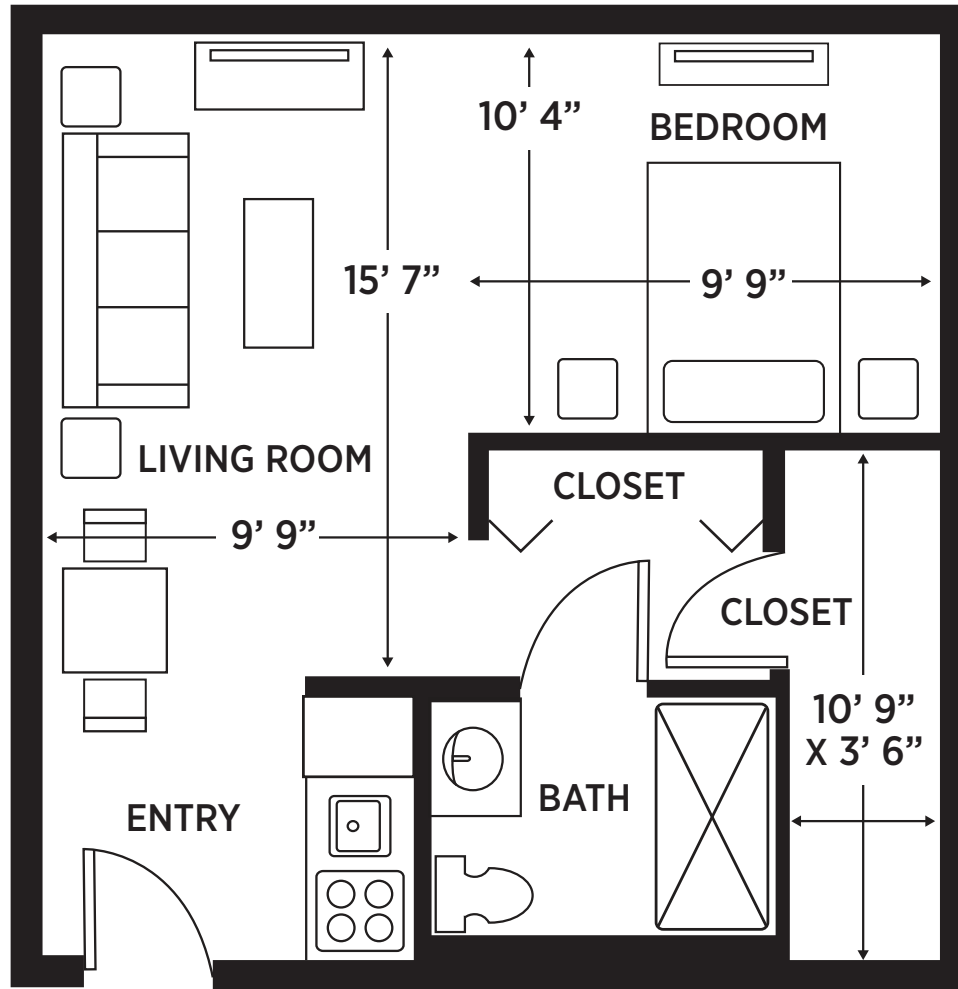

STUDIO

SUITE | 440 SQ. FT

ELANCÉ
AT PASADENA

1255 PASADENA AVE S,
ST. PETERSBURG, FL 33707
727.381.5411
ELANCELUXURLIVING.NET/PASADENA
#AL83

All square footage is approximate & subject to availability.