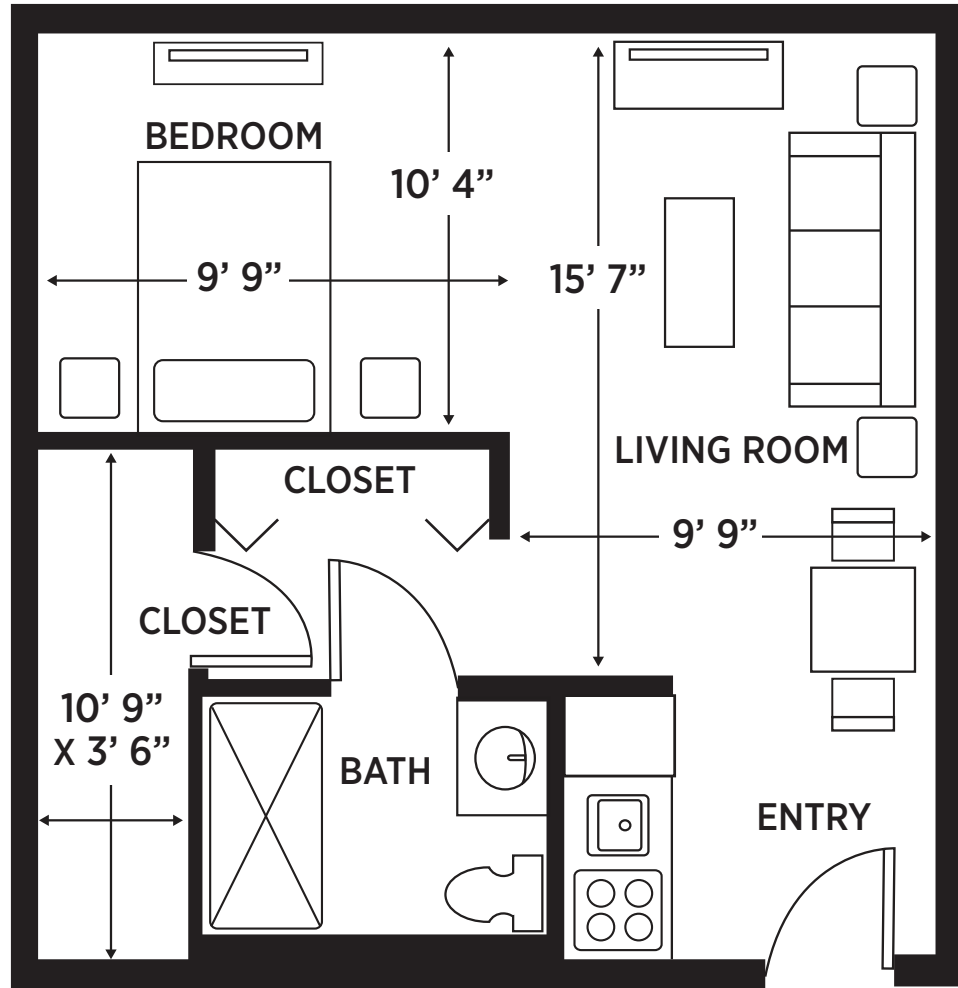

# STUDIO

SUITE | 440 SQ. FT

**ELANCÉ**  
AT PASADENA

1255 PASADENA AVE S,  
ST. PETERSBURG, FL 33707  
727.381.5411  
[ELANCELUXURLIVING.NET/PASADENA](http://ELANCELUXURLIVING.NET/PASADENA)  
#AL83

*All square footage is approximate & subject to availability.*