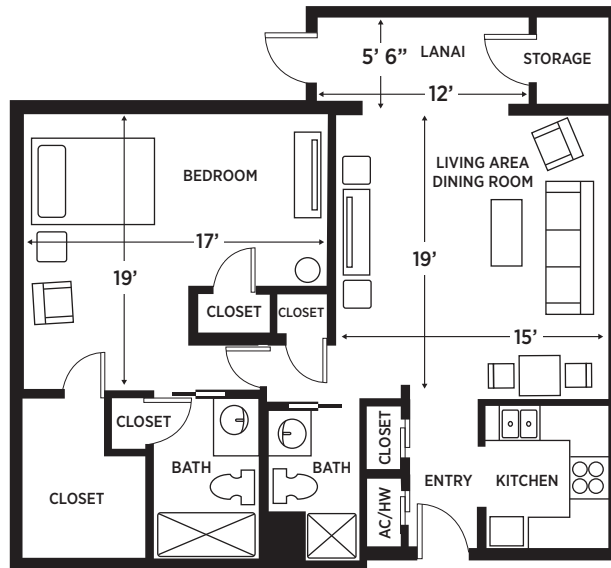

## ASSISTED LIVING | SUITES

STUDIO

STUDIO GRAND

ONE BEDROOM

**ELANCÉ**  
AT SARASOTA

3260 LAKE POINTE BLVD  
SARASOTA, FL 34231  
941.929.2400  
[ELANCELUXURYLIVING.NET/SARASOTA](http://ELANCELUXURYLIVING.NET/SARASOTA)

# INDEPENDENT LIVING | SUITES

**ONE BEDROOM**  
700-760 SQ FEET

**ONE BEDROOM DELUXE**  
800-860 SQ FEET

**ONE BEDROOM GRAND DELUXE**  
1000-1060 SQ FEET

**ELANCÉ**  
AT SARASOTA

3260 LAKE POINTE BLVD  
SARASOTA, FL 34231  
941.929.2400  
[ELANCELUXURYLIVING.NET/SARASOTA](http://ELANCELUXURYLIVING.NET/SARASOTA)

# INDEPENDENT LIVING | SUITES

**TWO BEDROOM**  
1060-1160 SQ FEET

**TWO BEDROOM II**  
1000-1060 SQ FEET

**TWO BEDROOM GRAND**  
1500-1620 SQ FEET

**ELANCÉ**  
AT SARASOTA

3260 LAKE POINTE BLVD  
SARASOTA, FL 34231  
941.929.2400  
[ELANCELUXURYLIVING.NET/SARASOTA](http://ELANCELUXURYLIVING.NET/SARASOTA)

# INDEPENDENT LIVING | SUITES

TWO BEDROOM  
DELUXE  
1600-1720 SQ FEET

TWO BEDROOM  
DELUXE GRAND  
1700-1820 SQ FEET

**ELANCÉ**  
AT SARASOTA

3260 LAKE POINTE BLVD  
SARASOTA, FL 34231  
941.929.2400  
[ELANCELUXURYLIVING.NET/SARASOTA](http://ELANCELUXURYLIVING.NET/SARASOTA)