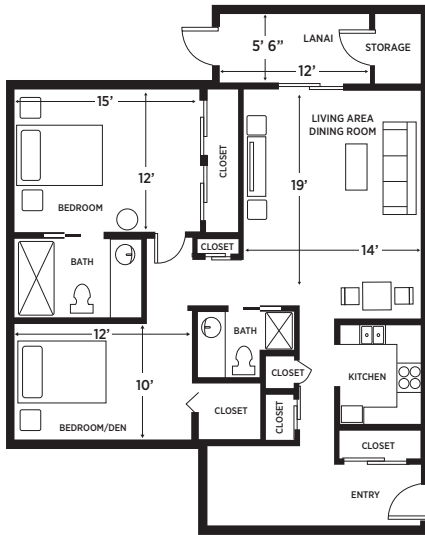

## ASSISTED LIVING | SUITES

STUDIO

STUDIO GRAND

ONE BEDROOM

**ELANCÉ**  
AT SARASOTA

3260 LAKE POINTE BLVD  
SARASOTA, FL 34231  
941.929.2400  
[ELANCELUXURYLIVING.NET/SARASOTA](http://ELANCELUXURYLIVING.NET/SARASOTA)

# INDEPENDENT LIVING | SUITES

**ONE BEDROOM**  
700-760 SQ FEET

**ONE BEDROOM DELUXE**  
800-860 SQ FEET

**ONE BEDROOM GRAND DELUXE**  
1000-1060 SQ FEET

**ELANCÉ**  
AT SARASOTA

3260 LAKE POINTE BLVD  
SARASOTA, FL 34231  
941.929.2400  
[ELANCELUXURYLIVING.NET/SARASOTA](http://ELANCELUXURYLIVING.NET/SARASOTA)

# INDEPENDENT LIVING | SUITES

**TWO BEDROOM**  
1060-1160 SQ FEET

**TWO BEDROOM II**  
1000-1060 SQ FEET

**TWO BEDROOM GRAND**  
1500-1620 SQ FEET

**ELANCÉ**  
AT SARASOTA

3260 LAKE POINTE BLVD  
SARASOTA, FL 34231  
941.929.2400  
[ELANCELUXURYLIVING.NET/SARASOTA](http://ELANCELUXURYLIVING.NET/SARASOTA)

# INDEPENDENT LIVING | SUITES

TWO BEDROOM  
DELUXE  
1600-1720 SQ FEET

TWO BEDROOM  
DELUXE GRAND  
1700-1820 SQ FEET

**ELANCÉ**  
AT SARASOTA

3260 LAKE POINTE BLVD  
SARASOTA, FL 34231  
941.929.2400  
[ELANCELUXURYLIVING.NET/SARASOTA](http://ELANCELUXURYLIVING.NET/SARASOTA)