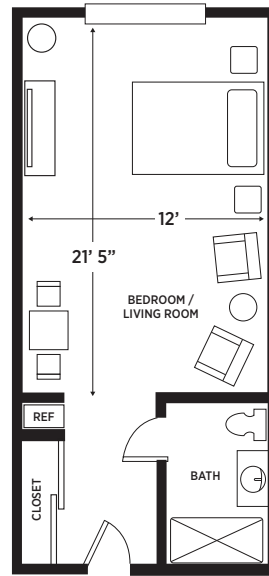

## ASSISTED LIVING | SUITES

STUDIO

STUDIO GRAND

ONE BEDROOM

**ELANCÉ**  
AT SARASOTA

3260 LAKE POINTE BLVD  
SARASOTA, FL 34231  
941.929.2400  
[ELANCELUXURYLIVING.NET/SARASOTA](http://ELANCELUXURYLIVING.NET/SARASOTA)

# INDEPENDENT LIVING | SUITES

**ONE BEDROOM**  
700-760 SQ FEET

**ONE BEDROOM DELUXE**  
800-860 SQ FEET

**ONE BEDROOM GRAND DELUXE**  
1000-1060 SQ FEET

**ELANCÉ**  
AT SARASOTA

3260 LAKE POINTE BLVD  
SARASOTA, FL 34231  
941.929.2400  
[ELANCELUXURYLIVING.NET/SARASOTA](http://ELANCELUXURYLIVING.NET/SARASOTA)

# INDEPENDENT LIVING | SUITES

**TWO BEDROOM**  
1060-1160 SQ FEET

**TWO BEDROOM II**  
1000-1060 SQ FEET

**TWO BEDROOM GRAND**  
1500-1620 SQ FEET

**ELANCÉ**  
AT SARASOTA

3260 LAKE POINTE BLVD  
SARASOTA, FL 34231  
941.929.2400  
[ELANCELUXURYLIVING.NET/SARASOTA](http://ELANCELUXURYLIVING.NET/SARASOTA)

# INDEPENDENT LIVING | SUITES

TWO BEDROOM  
DELUXE  
1600-1720 SQ FEET

TWO BEDROOM  
DELUXE GRAND  
1700-1820 SQ FEET

**ELANCÉ**  
AT SARASOTA

3260 LAKE POINTE BLVD  
SARASOTA, FL 34231  
941.929.2400  
[ELANCELUXURYLIVING.NET/SARASOTA](http://ELANCELUXURYLIVING.NET/SARASOTA)