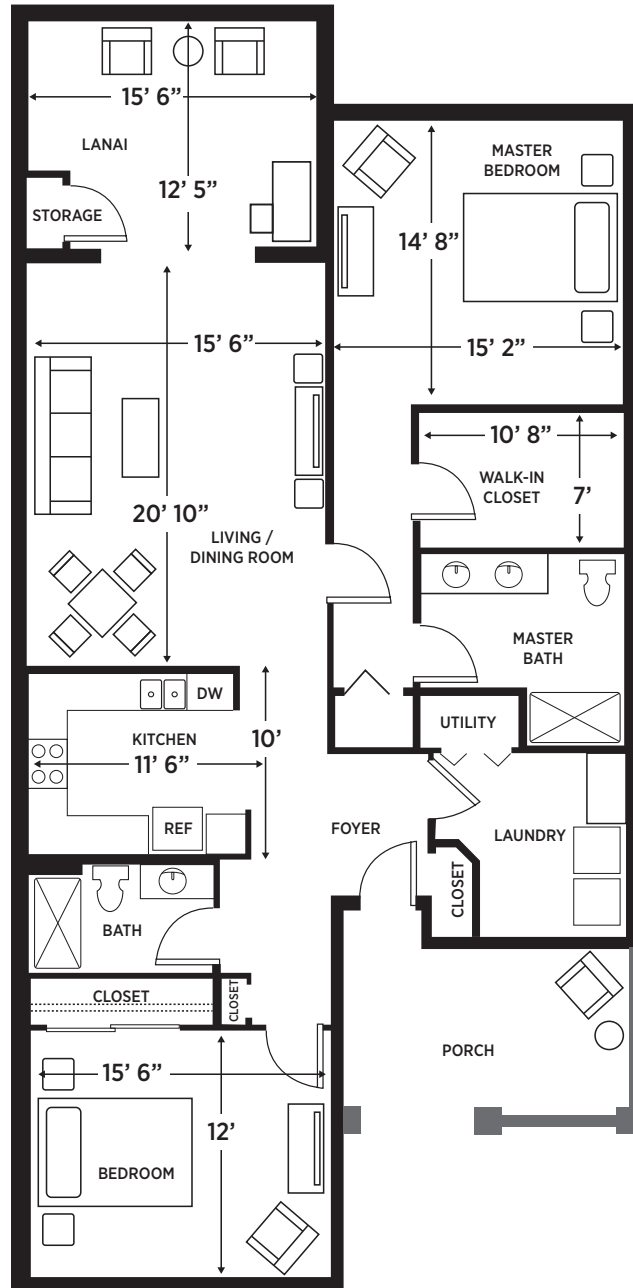

THE VILLAS

1,800 SQ FT | VILLA A

ELANCÉ
AT SARASOTA

3260 LAKE POINTE BLVD
SARASOTA, FL 34231
941.929.2400

ELANCELUXURLIVING.NET/SARASOTA