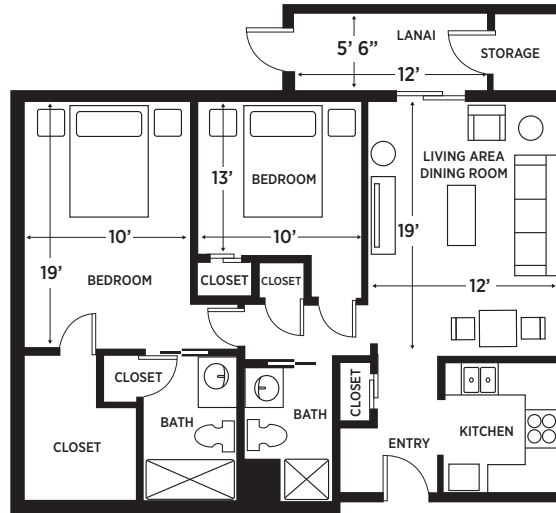

## ASSISTED LIVING | SUITES

STUDIO

STUDIO GRAND

ONE BEDROOM

**ELANCÉ**  
AT SARASOTA

3260 LAKE POINTE BLVD  
SARASOTA, FL 34231  
941.929.2400  
[ELANCELUXURYLIVING.NET/SARASOTA](http://ELANCELUXURYLIVING.NET/SARASOTA)

# INDEPENDENT LIVING | SUITES

**ONE BEDROOM**  
700-760 SQ FEET

**ONE BEDROOM DELUXE**  
800-860 SQ FEET

**ONE BEDROOM GRAND DELUXE**  
1000-1060 SQ FEET

**ELANCÉ**  
AT SARASOTA

3260 LAKE POINTE BLVD  
SARASOTA, FL 34231  
941.929.2400  
[ELANCELUXURYLIVING.NET/SARASOTA](http://ELANCELUXURYLIVING.NET/SARASOTA)

# INDEPENDENT LIVING | SUITES

**TWO BEDROOM**  
1060-1160 SQ FEET

**TWO BEDROOM II**  
1000-1060 SQ FEET

**TWO BEDROOM GRAND**  
1500-1620 SQ FEET

**ELANCÉ**  
AT SARASOTA

3260 LAKE POINTE BLVD  
SARASOTA, FL 34231  
941.929.2400  
[ELANCELUXURYLIVING.NET/SARASOTA](http://ELANCELUXURYLIVING.NET/SARASOTA)

# INDEPENDENT LIVING | SUITES

TWO BEDROOM  
DELUXE  
1600-1720 SQ FEET

TWO BEDROOM  
DELUXE GRAND  
1700-1820 SQ FEET

**ELANCÉ**  
AT SARASOTA

3260 LAKE POINTE BLVD  
SARASOTA, FL 34231  
941.929.2400  
[ELANCELUXURYLIVING.NET/SARASOTA](http://ELANCELUXURYLIVING.NET/SARASOTA)