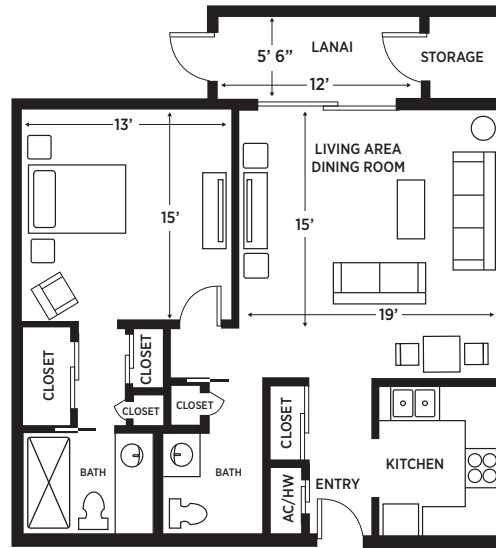

## ASSISTED LIVING | SUITES

STUDIO

STUDIO GRAND

ONE BEDROOM

**ELANCÉ**  
AT SARASOTA

3260 LAKE POINTE BLVD  
SARASOTA, FL 34231  
941.929.2400  
[ELANCELUXURYLIVING.NET/SARASOTA](http://ELANCELUXURYLIVING.NET/SARASOTA)

# INDEPENDENT LIVING | SUITES

**ONE BEDROOM**  
700-760 SQ FEET

**ONE BEDROOM DELUXE**  
800-860 SQ FEET

**ONE BEDROOM GRAND DELUXE**  
1000-1060 SQ FEET

**ELANCÉ**  
AT SARASOTA

3260 LAKE POINTE BLVD  
SARASOTA, FL 34231  
941.929.2400  
[ELANCELUXURYLIVING.NET/SARASOTA](http://ELANCELUXURYLIVING.NET/SARASOTA)

# INDEPENDENT LIVING | SUITES

**TWO BEDROOM**  
1060-1160 SQ FEET

**TWO BEDROOM II**  
1000-1060 SQ FEET

**TWO BEDROOM GRAND**  
1500-1620 SQ FEET

**ELANCÉ**  
AT SARASOTA

3260 LAKE POINTE BLVD  
SARASOTA, FL 34231  
941.929.2400  
[ELANCELUXURYLIVING.NET/SARASOTA](http://ELANCELUXURYLIVING.NET/SARASOTA)

# INDEPENDENT LIVING | SUITES

TWO BEDROOM  
DELUXE  
1600-1720 SQ FEET

TWO BEDROOM  
DELUXE GRAND  
1700-1820 SQ FEET

**ELANCÉ**  
AT SARASOTA

3260 LAKE POINTE BLVD  
SARASOTA, FL 34231  
941.929.2400  
[ELANCELUXURYLIVING.NET/SARASOTA](http://ELANCELUXURYLIVING.NET/SARASOTA)