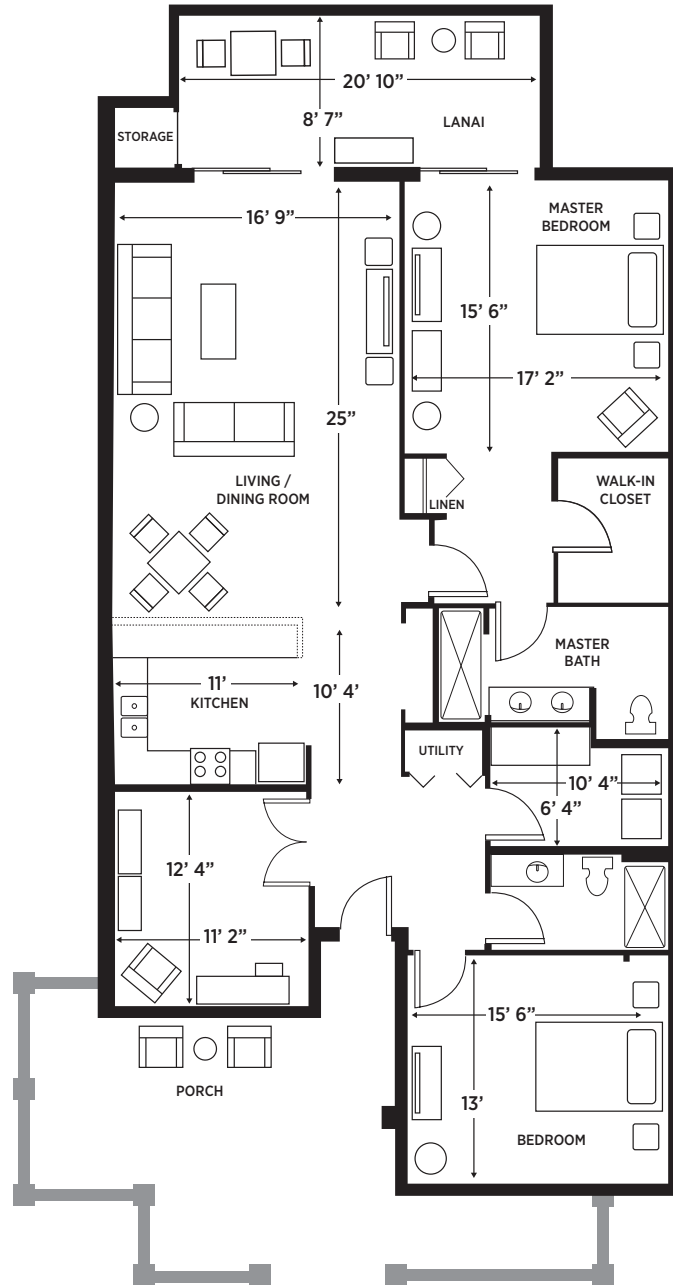

# INDEPENDENT LIVING | SUITES

**TWO BEDROOM**  
1060-1160 SQ FEET

**TWO BEDROOM II**  
1000-1060 SQ FEET

**TWO BEDROOM GRAND**  
1500-1620 SQ FEET

**ELANCÉ**  
AT SARASOTA

3260 LAKE POINTE BLVD  
SARASOTA, FL 34231  
941.929.2400  
[ELANCELUXURYLIVING.NET/SARASOTA](http://ELANCELUXURYLIVING.NET/SARASOTA)

# INDEPENDENT LIVING | SUITES

TWO BEDROOM  
DELUXE  
1600-1720 SQ FEET

TWO BEDROOM  
DELUXE GRAND  
1700-1820 SQ FEET

**ELANCÉ**  
AT SARASOTA

3260 LAKE POINTE BLVD  
SARASOTA, FL 34231  
941.929.2400  
[ELANCELUXURYLIVING.NET/SARASOTA](http://ELANCELUXURYLIVING.NET/SARASOTA)

THE VILLAS

1,800 SQ FT | VILLA A

**ELANCÉ**  
AT SARASOTA

3260 LAKE POINTE BLVD  
SARASOTA, FL 34231  
941.929.2400

[ELANCELUXURLIVING.NET/SARASOTA](http://ELANCELUXURLIVING.NET/SARASOTA)

THE VILLAS

2,100 SQ FT | VILLA B