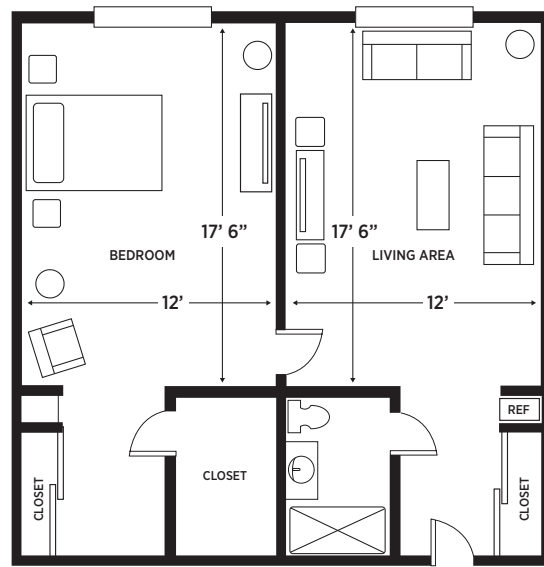

## ASSISTED LIVING | SUITES

STUDIO

STUDIO GRAND

ONE BEDROOM

**ELANCÉ**  
AT SARASOTA

3260 LAKE POINTE BLVD  
SARASOTA, FL 34231  
941.929.2400  
[ELANCELUXURYLIVING.NET/SARASOTA](http://ELANCELUXURYLIVING.NET/SARASOTA)

# INDEPENDENT LIVING | SUITES

**ONE BEDROOM**  
700-760 SQ FEET

**ONE BEDROOM DELUXE**  
800-860 SQ FEET

**ONE BEDROOM GRAND DELUXE**  
1000-1060 SQ FEET

**ELANCÉ**  
AT SARASOTA

3260 LAKE POINTE BLVD  
SARASOTA, FL 34231  
941.929.2400  
[ELANCELUXURYLIVING.NET/SARASOTA](http://ELANCELUXURYLIVING.NET/SARASOTA)

# INDEPENDENT LIVING | SUITES

**TWO BEDROOM**  
1060-1160 SQ FEET

**TWO BEDROOM II**  
1000-1060 SQ FEET

**TWO BEDROOM GRAND**  
1500-1620 SQ FEET

**ELANCÉ**  
AT SARASOTA

3260 LAKE POINTE BLVD  
SARASOTA, FL 34231  
941.929.2400  
[ELANCELUXURYLIVING.NET/SARASOTA](http://ELANCELUXURYLIVING.NET/SARASOTA)

# INDEPENDENT LIVING | SUITES

TWO BEDROOM  
DELUXE  
1600-1720 SQ FEET

TWO BEDROOM  
DELUXE GRAND  
1700-1820 SQ FEET

**ELANCÉ**  
AT SARASOTA

3260 LAKE POINTE BLVD  
SARASOTA, FL 34231  
941.929.2400  
[ELANCELUXURYLIVING.NET/SARASOTA](http://ELANCELUXURYLIVING.NET/SARASOTA)