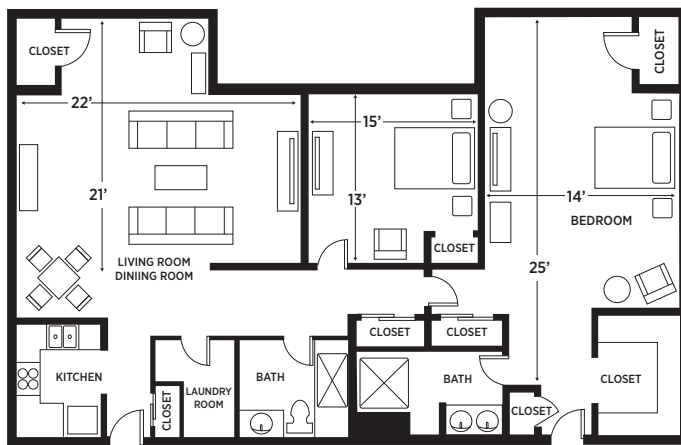

## ASSISTED LIVING | SUITES

STUDIO

STUDIO GRAND

ONE BEDROOM

**ELANCÉ**  
AT SARASOTA

3260 LAKE POINTE BLVD  
SARASOTA, FL 34231  
941.929.2400  
[ELANCELUXURYLIVING.NET/SARASOTA](http://ELANCELUXURYLIVING.NET/SARASOTA)

# INDEPENDENT LIVING | SUITES

**ONE BEDROOM**  
700-760 SQ FEET

**ONE BEDROOM DELUXE**  
800-860 SQ FEET

**ONE BEDROOM GRAND DELUXE**  
1000-1060 SQ FEET

**ELANCÉ**  
AT SARASOTA

3260 LAKE POINTE BLVD  
SARASOTA, FL 34231  
941.929.2400  
[ELANCELUXURYLIVING.NET/SARASOTA](http://ELANCELUXURYLIVING.NET/SARASOTA)

# INDEPENDENT LIVING | SUITES

**TWO BEDROOM**  
1060-1160 SQ FEET

**TWO BEDROOM II**  
1000-1060 SQ FEET

**TWO BEDROOM GRAND**  
1500-1620 SQ FEET

**ELANCÉ**  
AT SARASOTA

3260 LAKE POINTE BLVD  
SARASOTA, FL 34231  
941.929.2400  
[ELANCELUXURYLIVING.NET/SARASOTA](http://ELANCELUXURYLIVING.NET/SARASOTA)

# INDEPENDENT LIVING | SUITES

TWO BEDROOM  
DELUXE  
1600-1720 SQ FEET

TWO BEDROOM  
DELUXE GRAND  
1700-1820 SQ FEET

**ELANCÉ**  
AT SARASOTA

3260 LAKE POINTE BLVD  
SARASOTA, FL 34231  
941.929.2400  
[ELANCELUXURYLIVING.NET/SARASOTA](http://ELANCELUXURYLIVING.NET/SARASOTA)