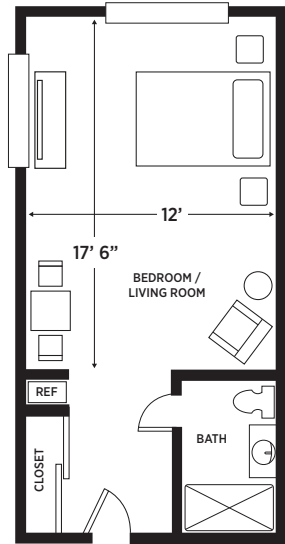

## ASSISTED LIVING | SUITES

STUDIO

STUDIO GRAND

ONE BEDROOM

**ELANCÉ**  
AT SARASOTA

3260 LAKE POINTE BLVD  
SARASOTA, FL 34231  
941.929.2400  
[ELANCELUXURYLIVING.NET/SARASOTA](http://ELANCELUXURYLIVING.NET/SARASOTA)

# INDEPENDENT LIVING | SUITES

**ONE BEDROOM**  
700-760 SQ FEET

**ONE BEDROOM DELUXE**  
800-860 SQ FEET

**ONE BEDROOM GRAND DELUXE**  
1000-1060 SQ FEET

**ELANCÉ**  
AT SARASOTA

3260 LAKE POINTE BLVD  
SARASOTA, FL 34231  
941.929.2400  
[ELANCELUXURYLIVING.NET/SARASOTA](http://ELANCELUXURYLIVING.NET/SARASOTA)

# INDEPENDENT LIVING | SUITES

**TWO BEDROOM**  
1060-1160 SQ FEET

**TWO BEDROOM II**  
1000-1060 SQ FEET

**TWO BEDROOM GRAND**  
1500-1620 SQ FEET

**ELANCÉ**  
AT SARASOTA

3260 LAKE POINTE BLVD  
SARASOTA, FL 34231  
941.929.2400  
[ELANCELUXURYLIVING.NET/SARASOTA](http://ELANCELUXURYLIVING.NET/SARASOTA)

# INDEPENDENT LIVING | SUITES

TWO BEDROOM  
DELUXE  
1600-1720 SQ FEET

TWO BEDROOM  
DELUXE GRAND  
1700-1820 SQ FEET

**ELANCÉ**  
AT SARASOTA

3260 LAKE POINTE BLVD  
SARASOTA, FL 34231  
941.929.2400  
[ELANCELUXURYLIVING.NET/SARASOTA](http://ELANCELUXURYLIVING.NET/SARASOTA)