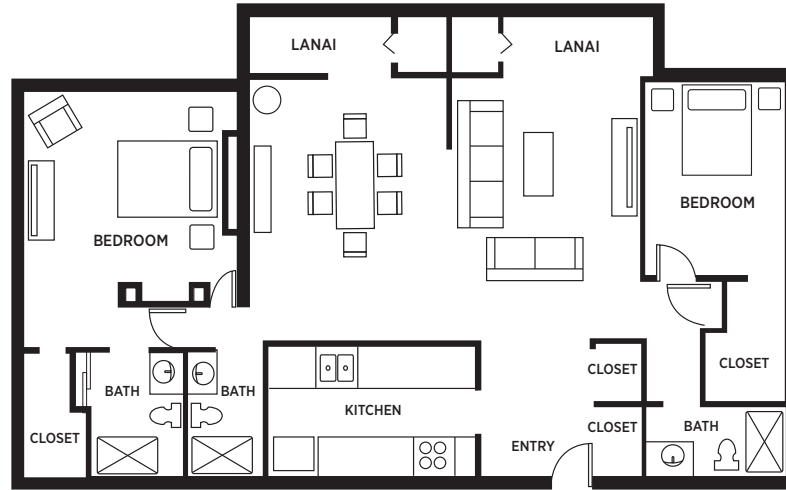

# INDEPENDENT LIVING | SUITES

**ONE BEDROOM**  
700-760 SQ FEET

**ONE BEDROOM DELUXE**  
800-860 SQ FEET

**ONE BEDROOM GRAND DELUXE**  
1000-1060 SQ FEET

**ELANCÉ**  
AT SARASOTA

3260 LAKE POINTE BLVD  
SARASOTA, FL 34231  
941.929.2400  
[ELANCELUXURYLIVING.NET/SARASOTA](http://ELANCELUXURYLIVING.NET/SARASOTA)

# INDEPENDENT LIVING | SUITES

**TWO BEDROOM**  
1060-1160 SQ FEET

**TWO BEDROOM II**  
1000-1060 SQ FEET

**TWO BEDROOM GRAND**  
1500-1620 SQ FEET

**ELANCÉ**  
AT SARASOTA

3260 LAKE POINTE BLVD  
SARASOTA, FL 34231  
941.929.2400  
[ELANCELUXURYLIVING.NET/SARASOTA](http://ELANCELUXURYLIVING.NET/SARASOTA)

# INDEPENDENT LIVING | SUITES

TWO BEDROOM  
DELUXE  
1600-1720 SQ FEET

TWO BEDROOM  
DELUXE GRAND  
1700-1820 SQ FEET

**ELANCÉ**  
AT SARASOTA

3260 LAKE POINTE BLVD  
SARASOTA, FL 34231  
941.929.2400  
[ELANCELUXURYLIVING.NET/SARASOTA](http://ELANCELUXURYLIVING.NET/SARASOTA)