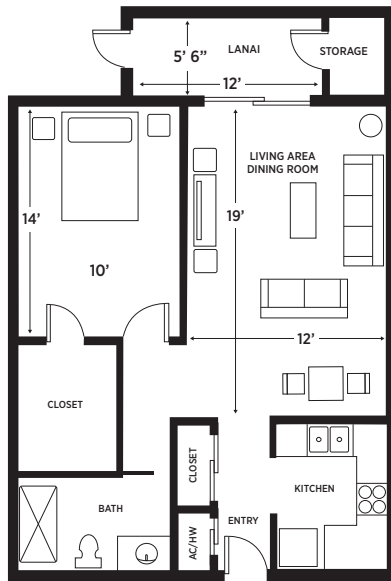

## ASSISTED LIVING | SUITES

STUDIO

STUDIO GRAND

ONE BEDROOM

**ELANCÉ**  
AT SARASOTA

3260 LAKE POINTE BLVD  
SARASOTA, FL 34231  
941.929.2400  
[ELANCELUXURYLIVING.NET/SARASOTA](http://ELANCELUXURYLIVING.NET/SARASOTA)

# INDEPENDENT LIVING | SUITES

**ONE BEDROOM**  
700-760 SQ FEET

**ONE BEDROOM DELUXE**  
800-860 SQ FEET

**ONE BEDROOM GRAND DELUXE**  
1000-1060 SQ FEET

**ELANCÉ**  
AT SARASOTA

3260 LAKE POINTE BLVD  
SARASOTA, FL 34231  
941.929.2400  
[ELANCELUXURYLIVING.NET/SARASOTA](http://ELANCELUXURYLIVING.NET/SARASOTA)

# INDEPENDENT LIVING | SUITES

**TWO BEDROOM**  
1060-1160 SQ FEET

**TWO BEDROOM II**  
1000-1060 SQ FEET

**TWO BEDROOM GRAND**  
1500-1620 SQ FEET

**ELANCÉ**  
AT SARASOTA

3260 LAKE POINTE BLVD  
SARASOTA, FL 34231  
941.929.2400  
[ELANCELUXURYLIVING.NET/SARASOTA](http://ELANCELUXURYLIVING.NET/SARASOTA)

# INDEPENDENT LIVING | SUITES

TWO BEDROOM  
DELUXE  
1600-1720 SQ FEET

TWO BEDROOM  
DELUXE GRAND  
1700-1820 SQ FEET

**ELANCÉ**  
AT SARASOTA

3260 LAKE POINTE BLVD  
SARASOTA, FL 34231  
941.929.2400  
[ELANCELUXURYLIVING.NET/SARASOTA](http://ELANCELUXURYLIVING.NET/SARASOTA)