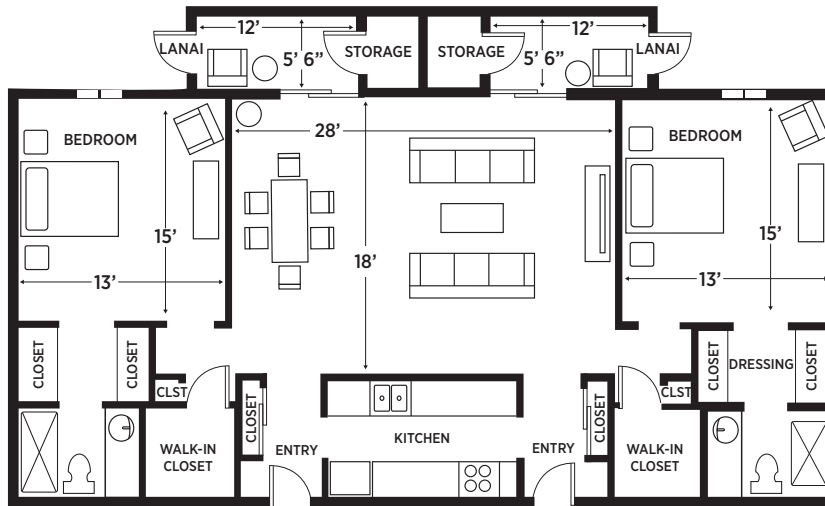

# INDEPENDENT LIVING | SUITES

**ONE BEDROOM**  
700-760 SQ FEET

**ONE BEDROOM DELUXE**  
800-860 SQ FEET

**ONE BEDROOM GRAND DELUXE**  
1000-1060 SQ FEET

**ELANCÉ**  
AT SARASOTA

3260 LAKE POINTE BLVD  
SARASOTA, FL 34231  
941.929.2400  
[ELANCELUXURYLIVING.NET/SARASOTA](http://ELANCELUXURYLIVING.NET/SARASOTA)

# INDEPENDENT LIVING | SUITES

**TWO BEDROOM**  
1060-1160 SQ FEET

**TWO BEDROOM II**  
1000-1060 SQ FEET

**TWO BEDROOM GRAND**  
1500-1620 SQ FEET

**ELANCÉ**  
AT SARASOTA

3260 LAKE POINTE BLVD  
SARASOTA, FL 34231  
941.929.2400  
[ELANCELUXURYLIVING.NET/SARASOTA](http://ELANCELUXURYLIVING.NET/SARASOTA)

# INDEPENDENT LIVING | SUITES

TWO BEDROOM  
DELUXE  
1600-1720 SQ FEET

TWO BEDROOM  
DELUXE GRAND  
1700-1820 SQ FEET

**ELANCÉ**  
AT SARASOTA

3260 LAKE POINTE BLVD  
SARASOTA, FL 34231  
941.929.2400  
[ELANCELUXURYLIVING.NET/SARASOTA](http://ELANCELUXURYLIVING.NET/SARASOTA)