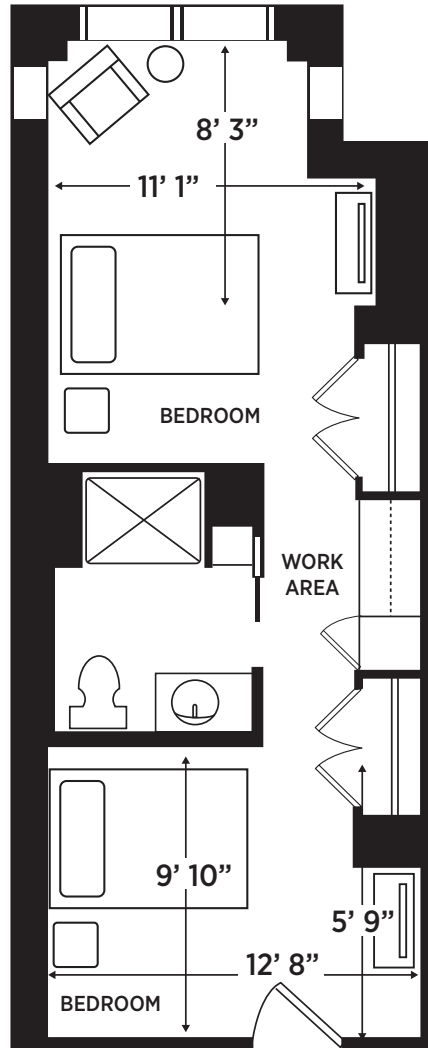

ONE BEDROOM OR COMPANION SUITE | 404 SQ. FT

ELANCÉ
AT OLD TOWN ALEXANDRIA

400 N WASHINGTON ST
ALEXANDRIA, VA 22314
703.236.1226
ELANCELUXURLIVING.NET/OLDTOWN