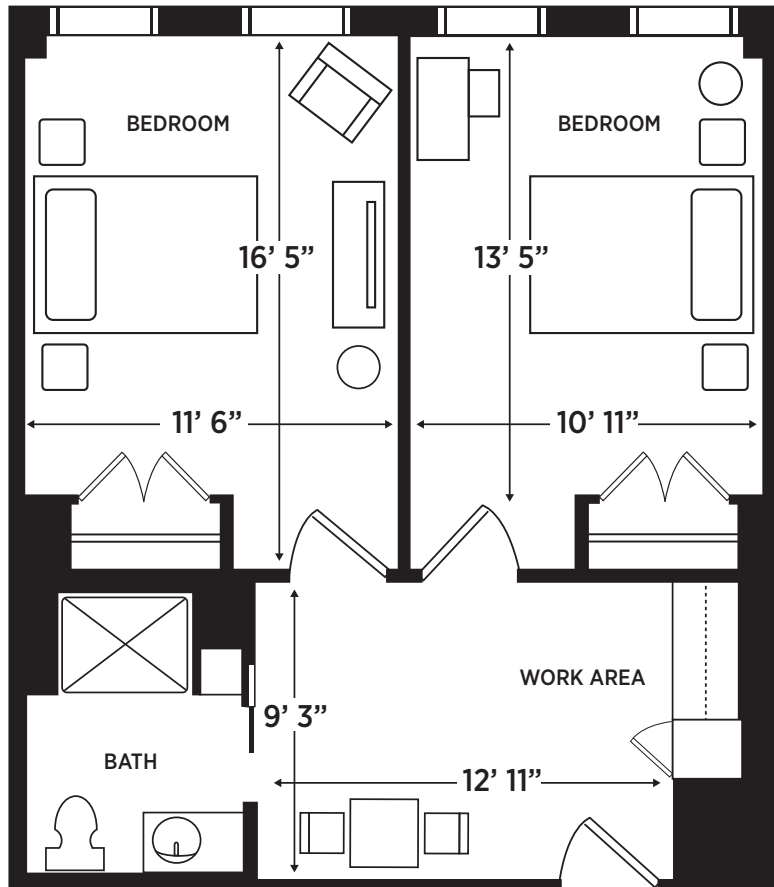

ONE BEDROOM OR COMPANION SUITE | 584 SQ. FT

ELANCÉ
AT OLD TOWN ALEXANDRIA

400 N WASHINGTON ST
ALEXANDRIA, VA 22314
703.236.1226
ELANCELUXURLIVING.NET/OLDTOWN