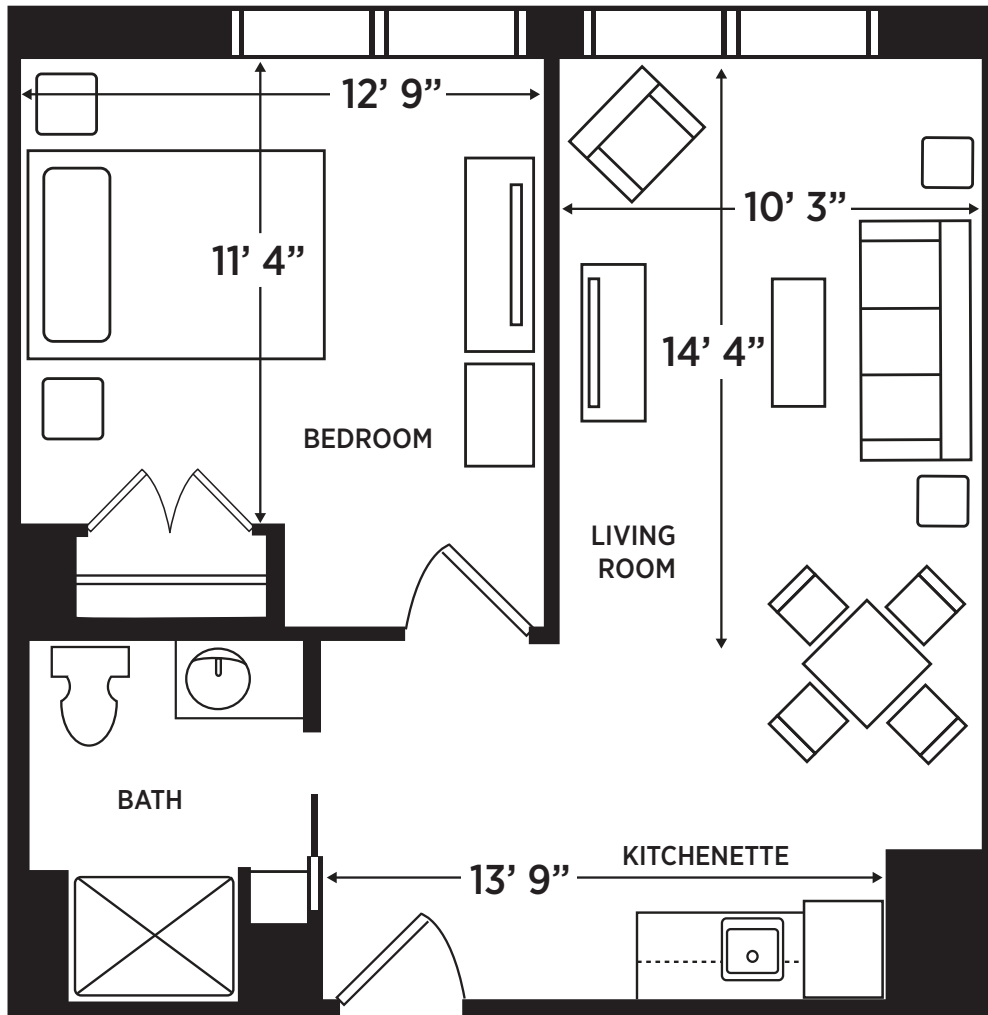

# ONE BEDROOM

SUITE | 501-638 SQ. FT

**ELANCÉ**  
AT OLD TOWN ALEXANDRIA

400 N WASHINGTON ST  
ALEXANDRIA, VA 22314  
703.236.1226  
[ELANCELUXURLIVING.NET/OLDTOWN](http://ELANCELUXURLIVING.NET/OLDTOWN)