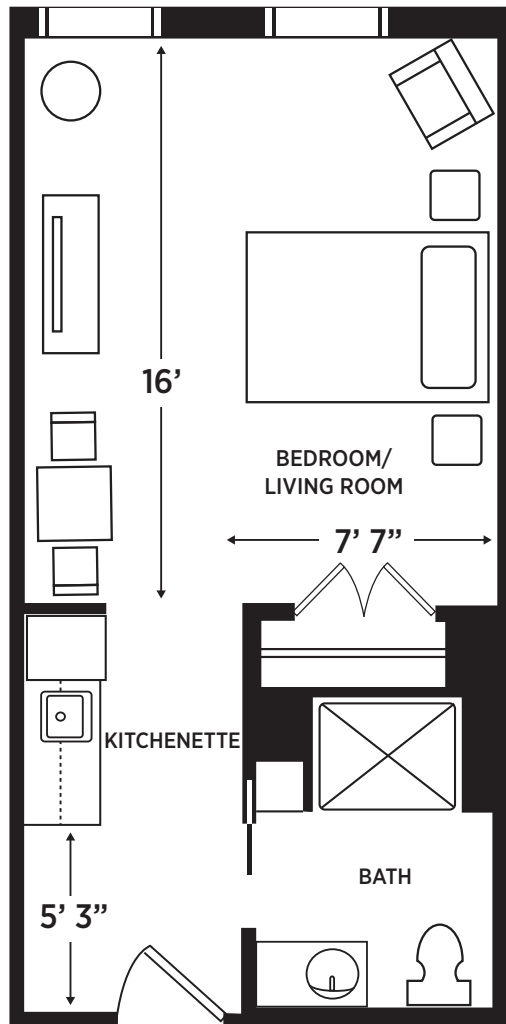

STUDIO

SUITE | 293-406 SQ. FT

ELANCÉ
AT OLD TOWN ALEXANDRIA

400 N WASHINGTON ST
ALEXANDRIA, VA 22314
703.236.1226
ELANCELUXURLIVING.NET/OLDTOWN