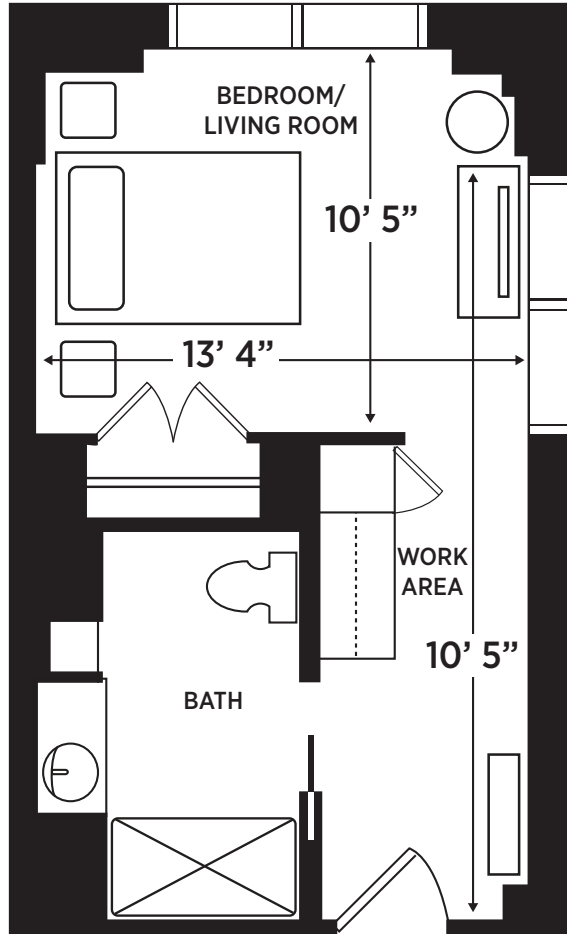

STUDIO

SUITE | 267-339 SQ. FT

ELANCÉ

AT OLD TOWN ALEXANDRIA

400 N WASHINGTON ST
ALEXANDRIA, VA 22314
703.236.1226

ELANCELUXURLIVING.NET/OLDTOWN