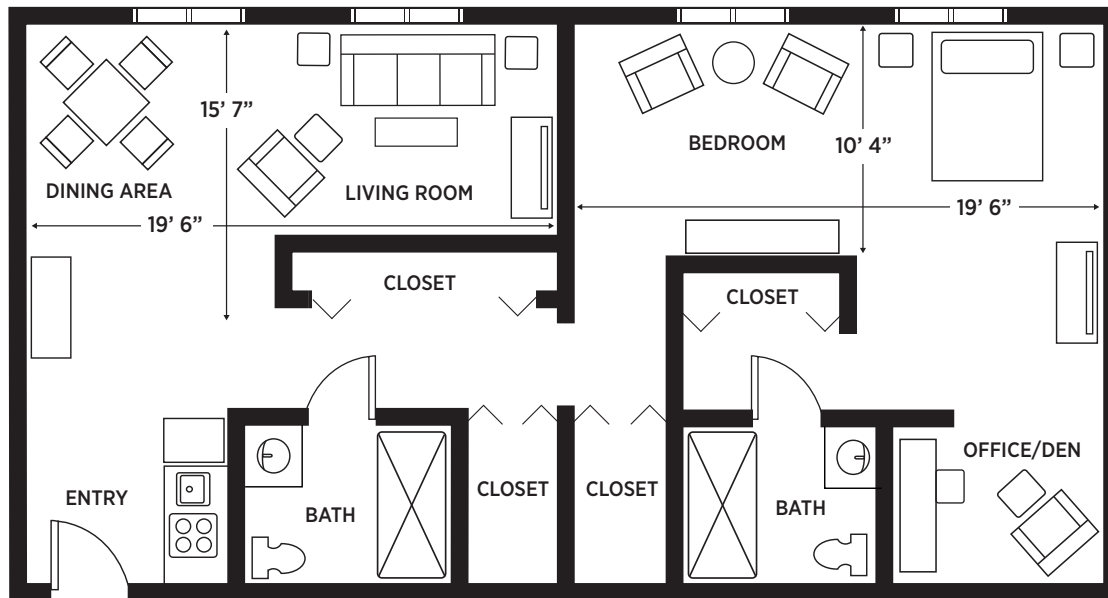

ONE BEDROOM GRAND DELUXE II SUITE | 880 SQ. FT

ELANCÉ
AT PASADENA

1255 PASADENA AVE S,
ST. PETERSBURG, FL 33707
727.381.5411
ELANCELUXURLIVING.NET/PASADENA
#AL83

All square footage is approximate & subject to availability.