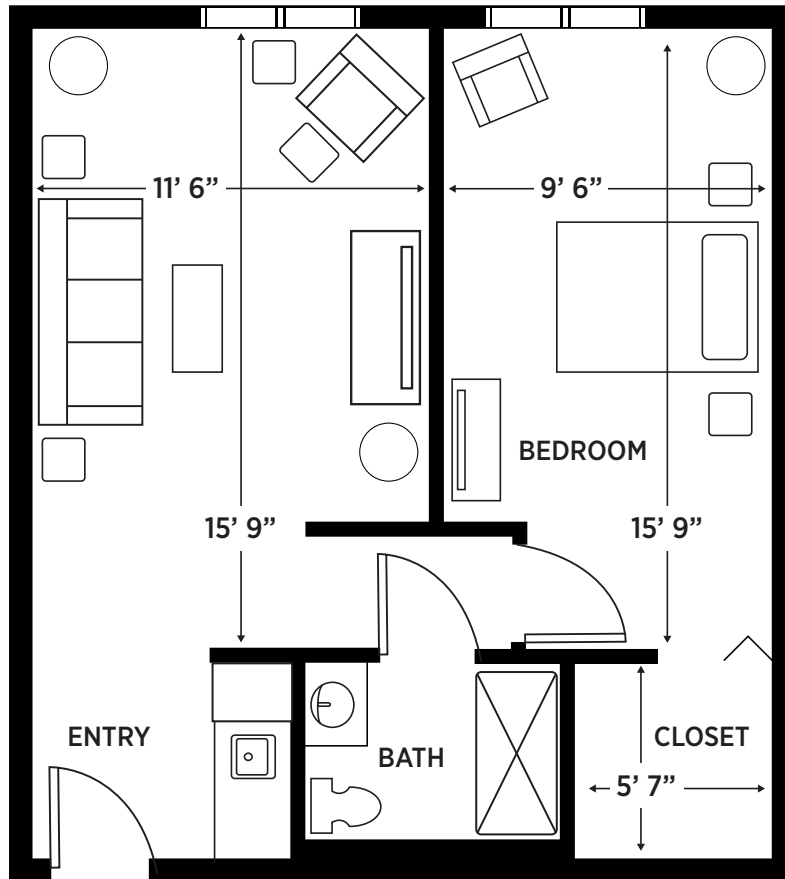

CALADESI
MEMORY CARE ONE BEDROOM SUITE
PRIVATE 484 SQ. FT

1255 PASADENA AVE S,
ST. PETERSBURG, FL 33707
727.381.5411
ELANCELUXURYLIVING.NET/PASADENA
#AL83

All square footage is approximate & subject to availability.