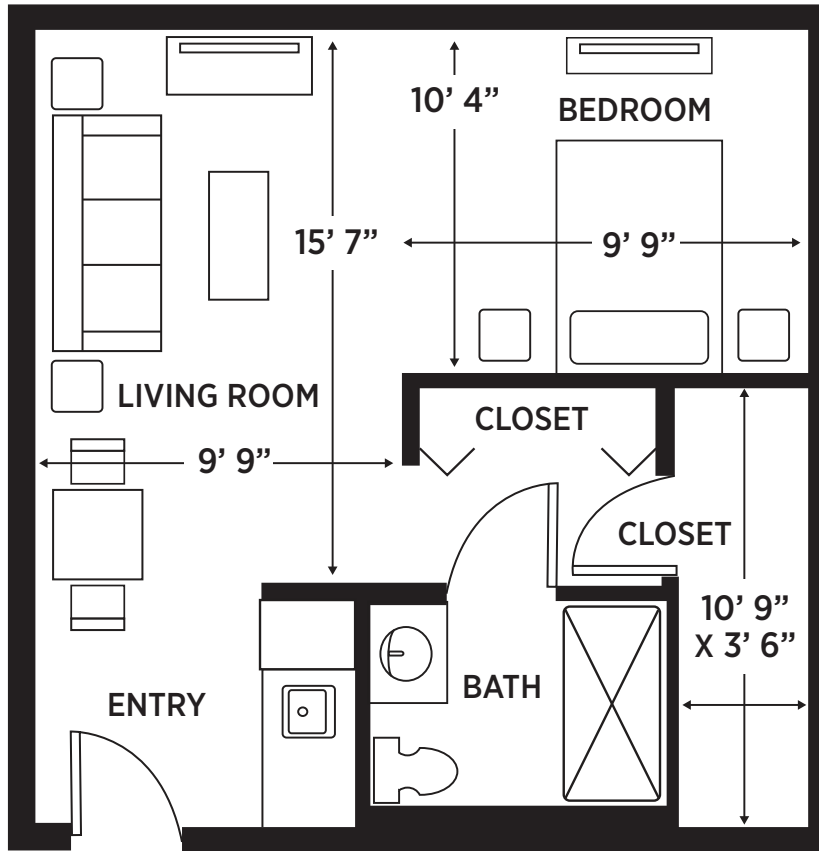

CAPTIVA

MEMORY CARE STUDIO SUITE | PRIVATE 440 SQ. FT

ELANCÉ
AT PASADENA

1255 PASADENA AVE S,
ST. PETERSBURG, FL 33707
727.381.5411
ELANCELUXURLIVING.NET/PASADENA
#AL83

All square footage is approximate & subject to availability.