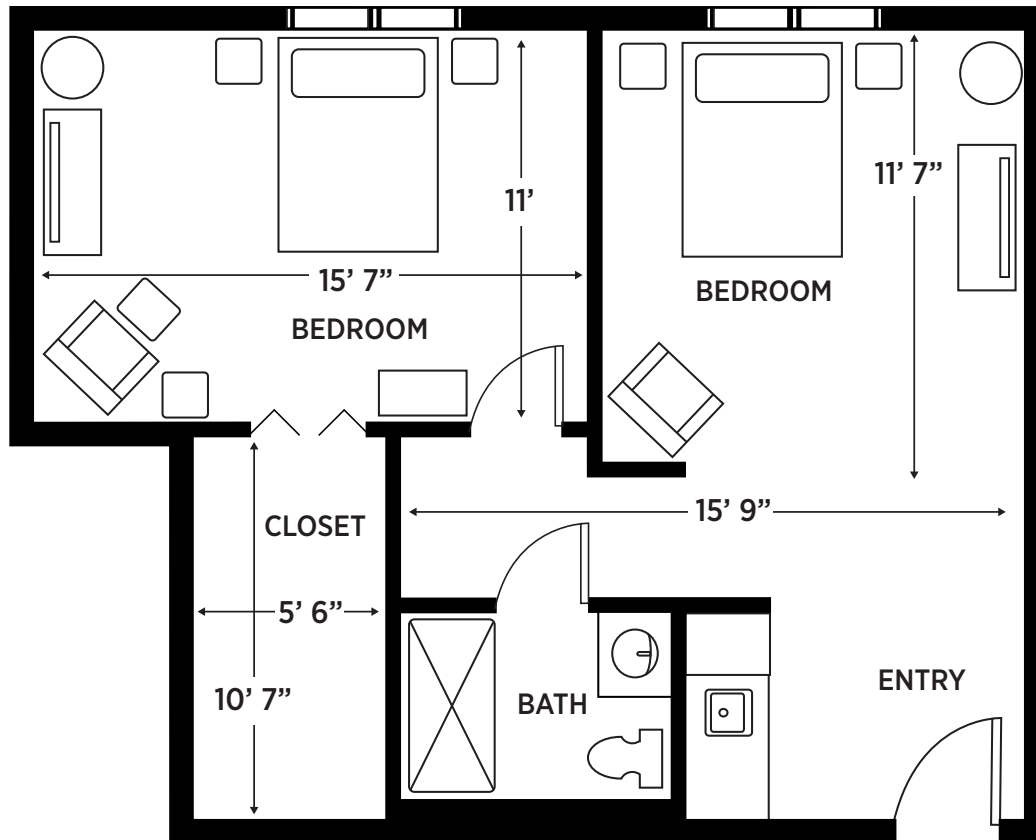

SANIBEL COMPANION
MEMORY CARE ONE BEDROOM GRAND SUITE
SEMI-PRIVATE 337 SQ. FT

1255 PASADENA AVE S,
ST. PETERSBURG, FL 33707
727.381.5411
ELANCELUXURLIVING.NET/PASADENA
#AL83

All square footage is approximate & subject to availability.