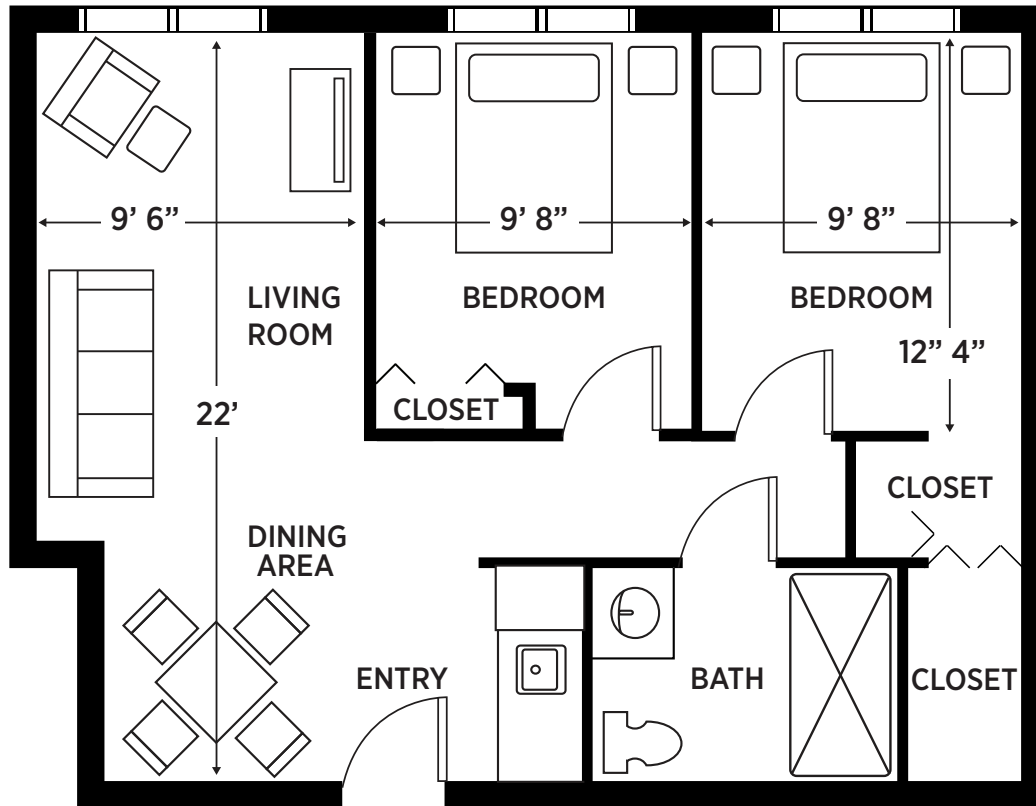

SEMINOLE COMPANION

MEMORY CARE TWO BEDROOM SUITE

SEMI-PRIVATE 337 SQ. FT

ELANCÉ
AT PASADENA

1255 PASADENA AVE S,
ST. PETERSBURG, FL 33707
727.381.5411
ELANCELUXURLIVING.NET/PASADENA
#AL83

All square footage is approximate & subject to availability.