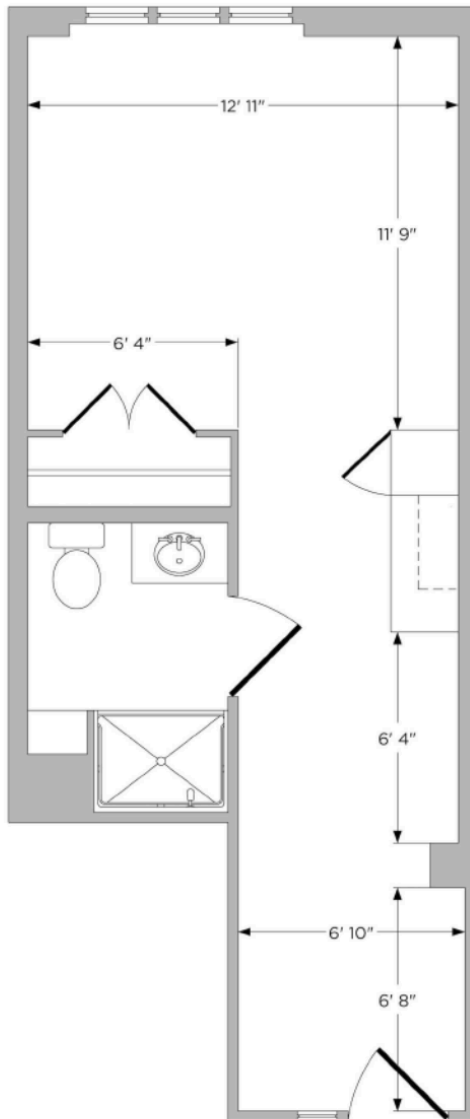

## STUDIO

SUITE 301 | 358 SQ. FT

**ELANCÉ**  
AT BOYNTON BEACH

10605 S JOG ROAD  
BOYNTON BEACH, FL 33426  
561.413.6807

[ELANCELUXURYLIVING.NET/BOYNTONBEACH](http://ELANCELUXURYLIVING.NET/BOYNTONBEACH)