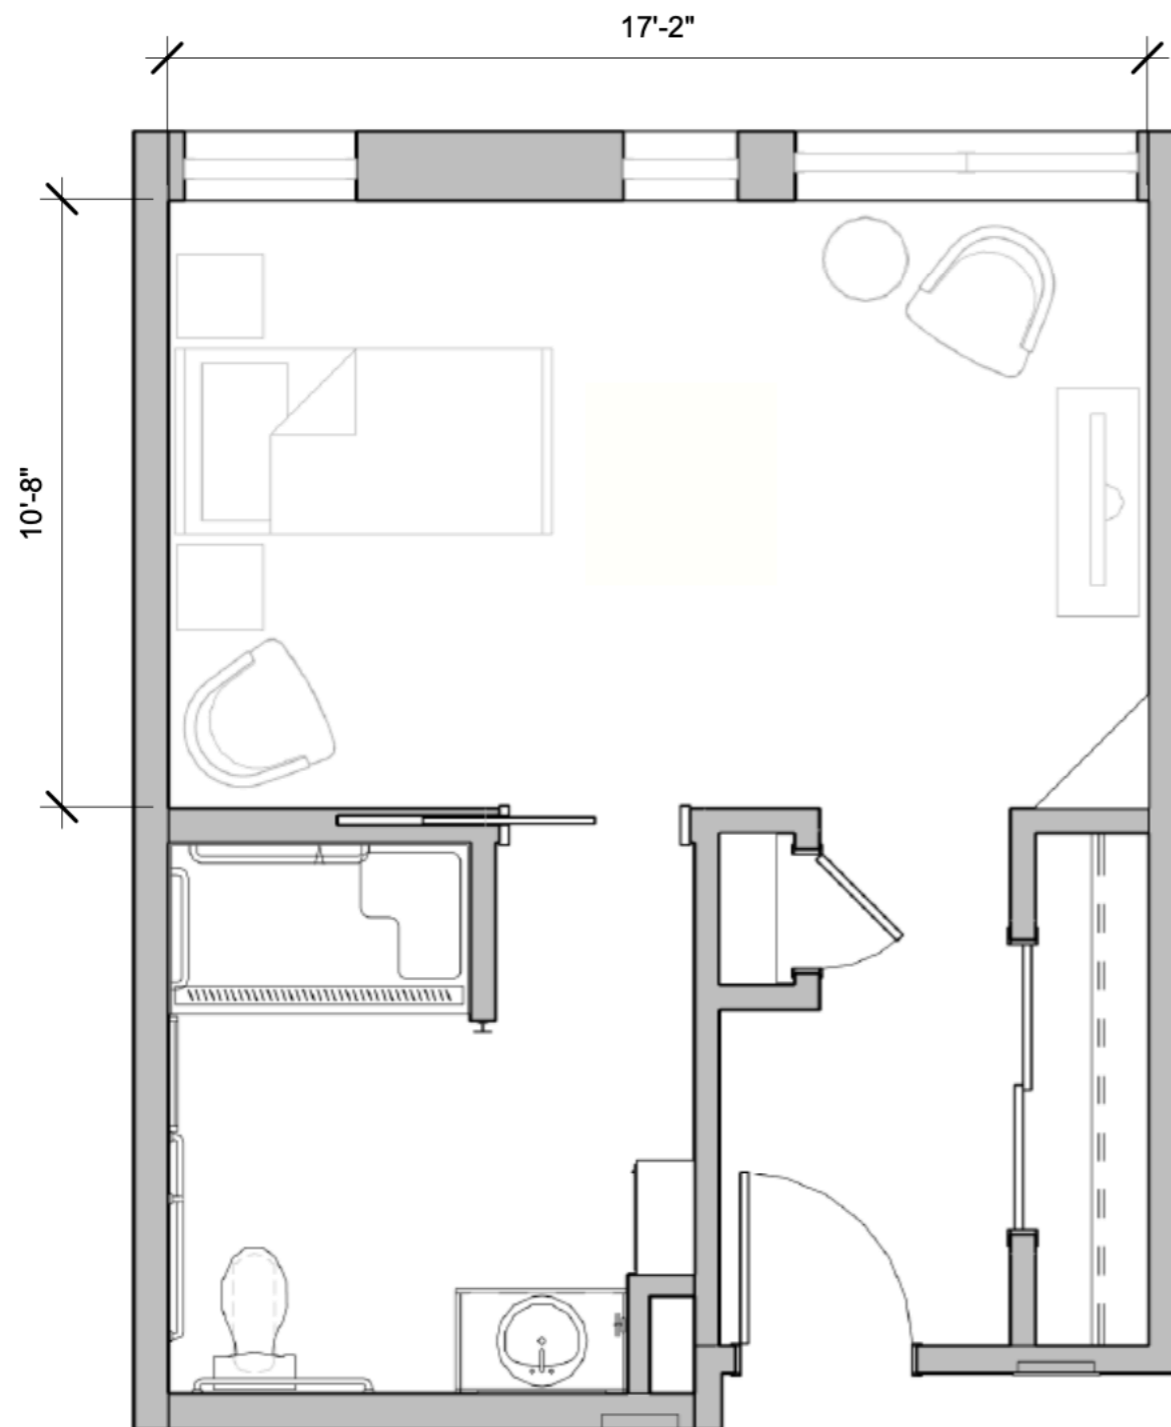

# STUDIO

MEMORY CARE SUITE | 347 SQ. FT

**502 - 503 - 504 - 505 - 509 - 510 - 511**  
**512 - 513 - 514 - 515 - 523 - 524**

*All square footage is approximate & subject to availability.*

**ELANCÉ**  
AT WEST END