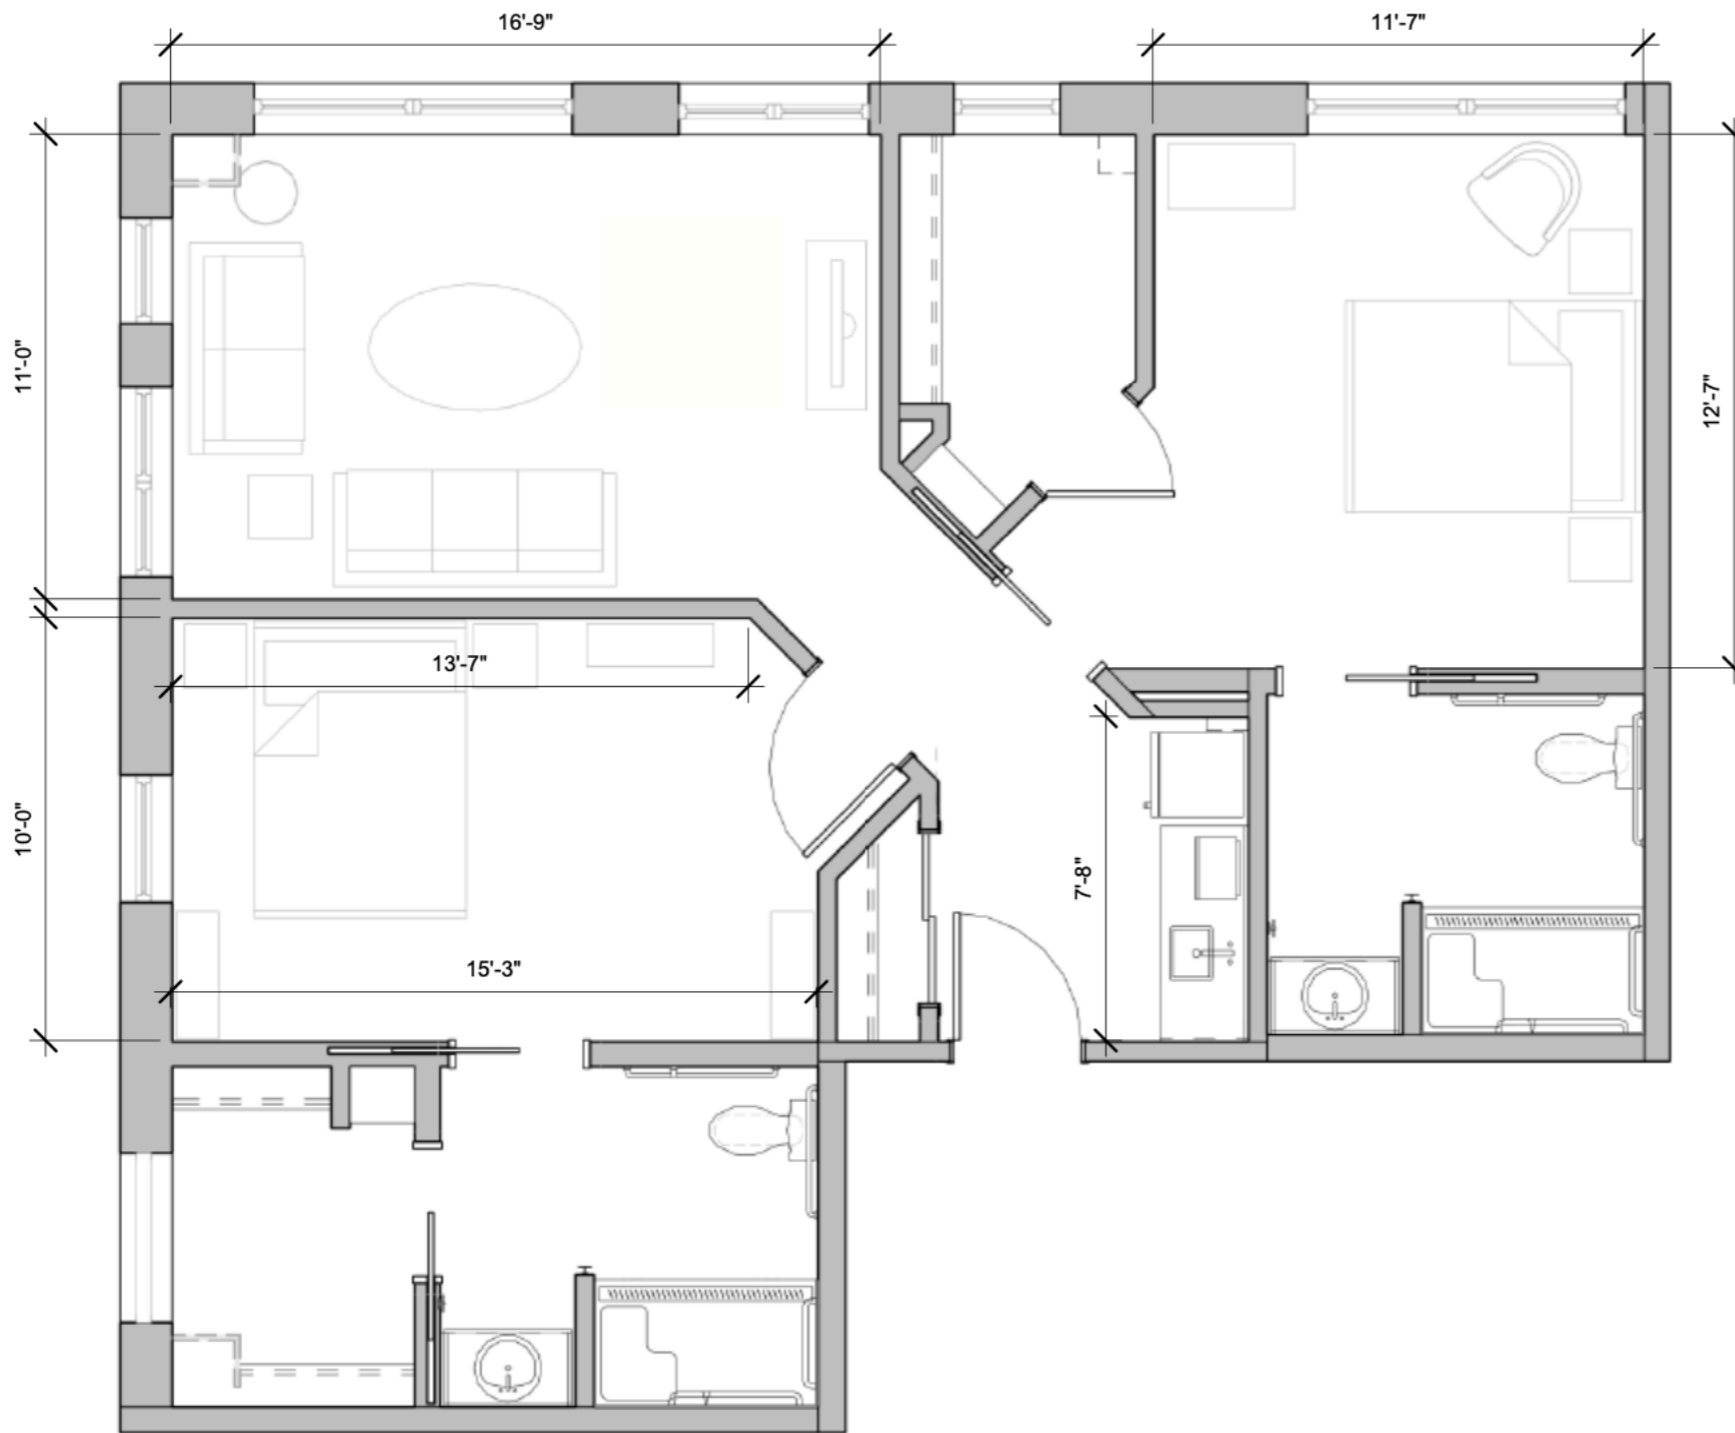

TWO BEDROOM SUITE | 873 SQ. FT

419 & 420

ELANCÉ
AT WEST END

5550 CARDINAL PL
ALEXANDRIA, VA 22304
703.940.3300

ELANCELUXURLIVING.NET/WESTEND

All square footage is approximate & subject to availability.