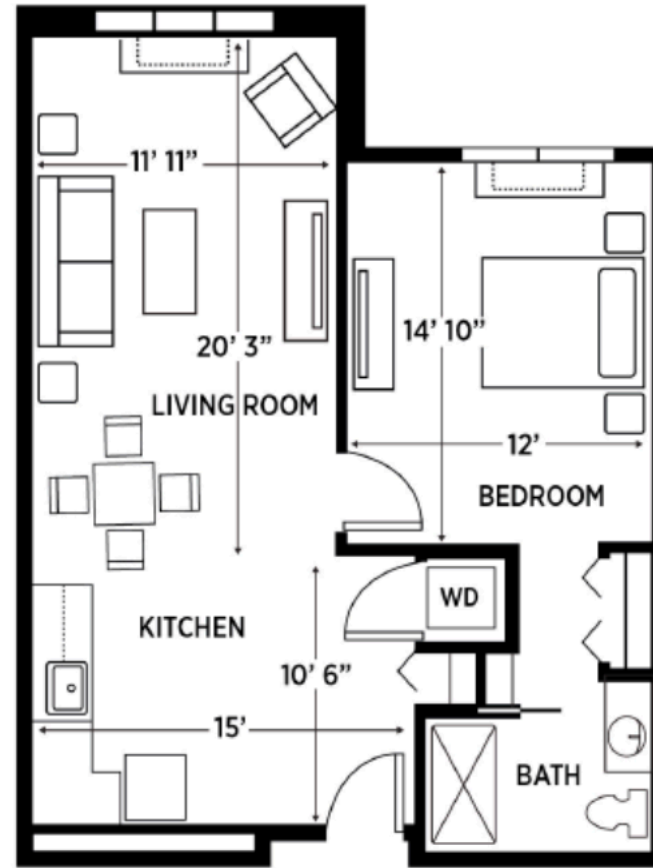

ASSISTED LIVING | SUITES

ONE BEDROOM
535-668 SQ FEET

ONE BEDROOM II
700 SQ FEET

ONE BEDROOM DEN WITH PATIO
732 SQ FEET

ELANCÉ
AT TUCKAHOE

567 N PARHAM RD
HENRICO, VA 23229
804.554.3400
ELANCELUXURYLIVING.NET/TUCKAHOE