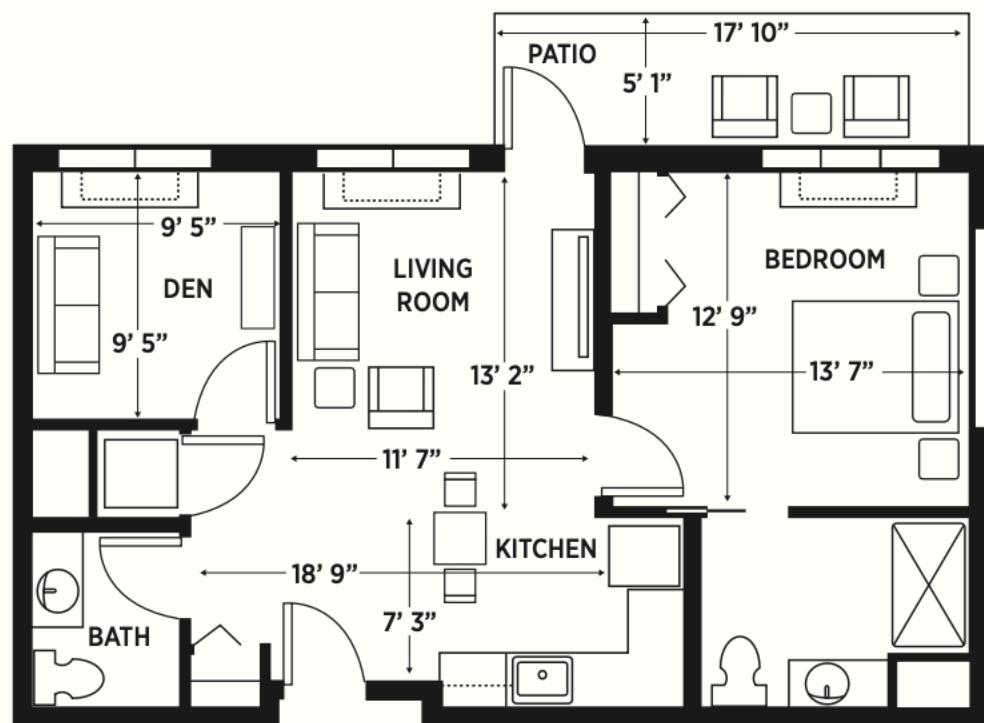

ASSISTED LIVING | SUITES

ONE BEDROOM
535-668 SQ FEET

ONE BEDROOM II
700 SQ FEET

ONE BEDROOM DEN WITH PATIO
732 SQ FEET

ELANCÉ
AT TUCKAHOE

567 N PARHAM RD
HENRICO, VA 23229
804.554.3400
ELANCELUXURYLIVING.NET/TUCKAHOE