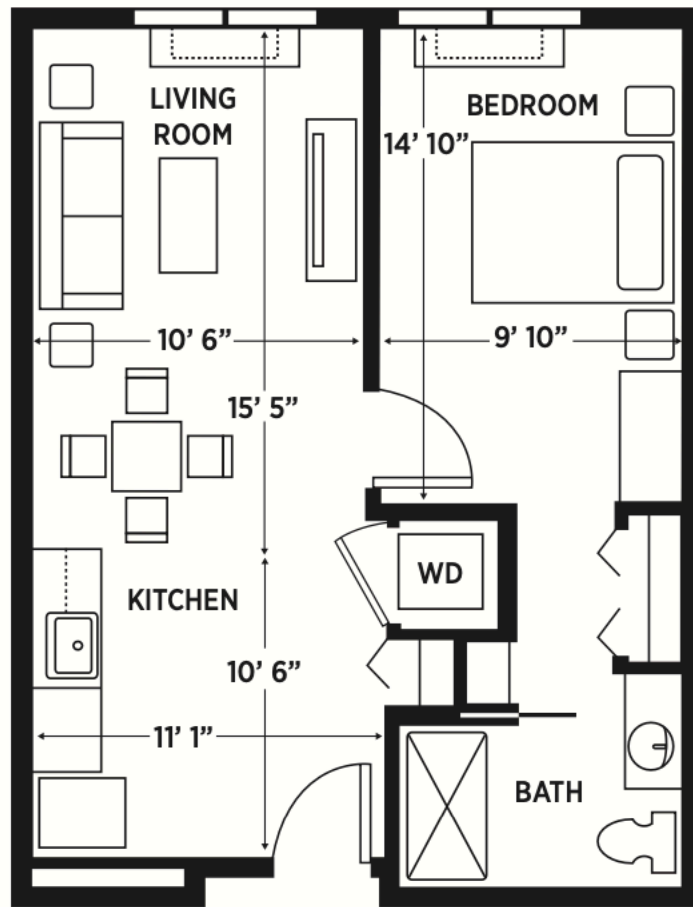

ASSISTED LIVING | SUITES

ONE BEDROOM
535-668 SQ FEET

ONE BEDROOM II
700 SQ FEET

ONE BEDROOM DEN WITH PATIO
732 SQ FEET

ELANCÉ
AT TUCKAHOE

567 N PARHAM RD
HENRICO, VA 23229
804.554.3400
ELANCELUXURYLIVING.NET/TUCKAHOE