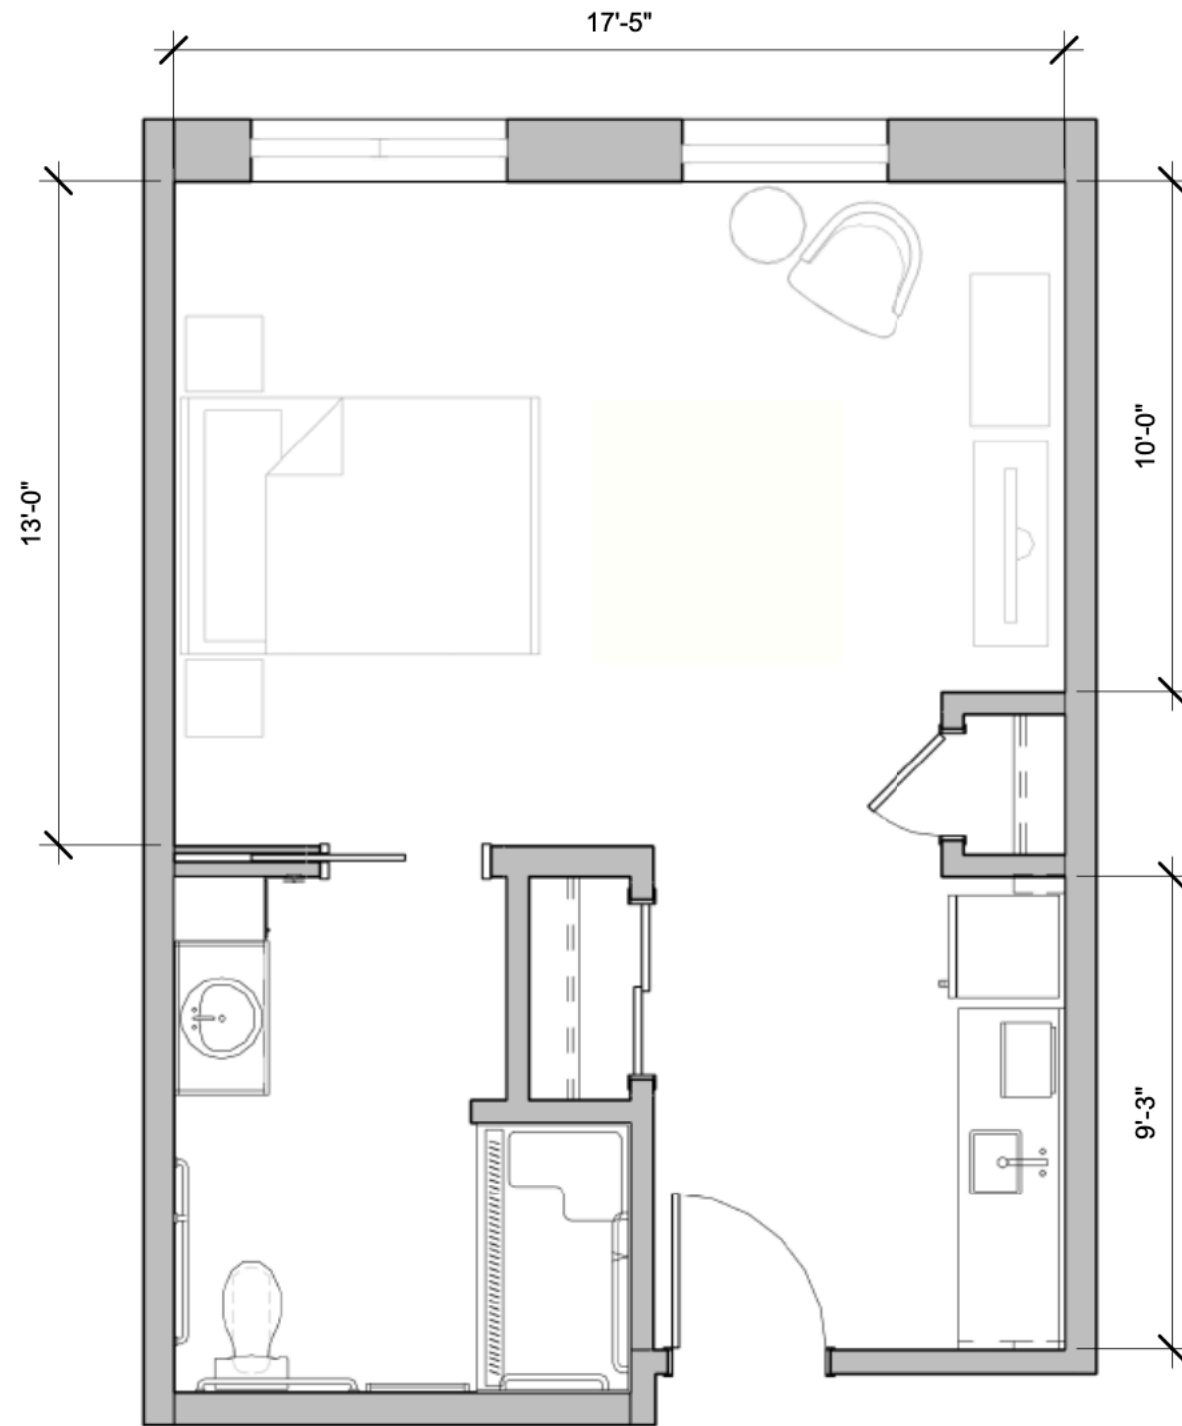

PENTHOUSE STUDIO

SUITE | 403 SQ. FT

602 - 603 - 608 - 613 - 614 - 615 - 616 - 617

ELANCÉ
AT WEST END

5550 CARDINAL PL
ALEXANDRIA, VA 22304
703.940.3300
ELANCELUXURLIVING.NET/WESTEND

All square footage is approximate & subject to availability.