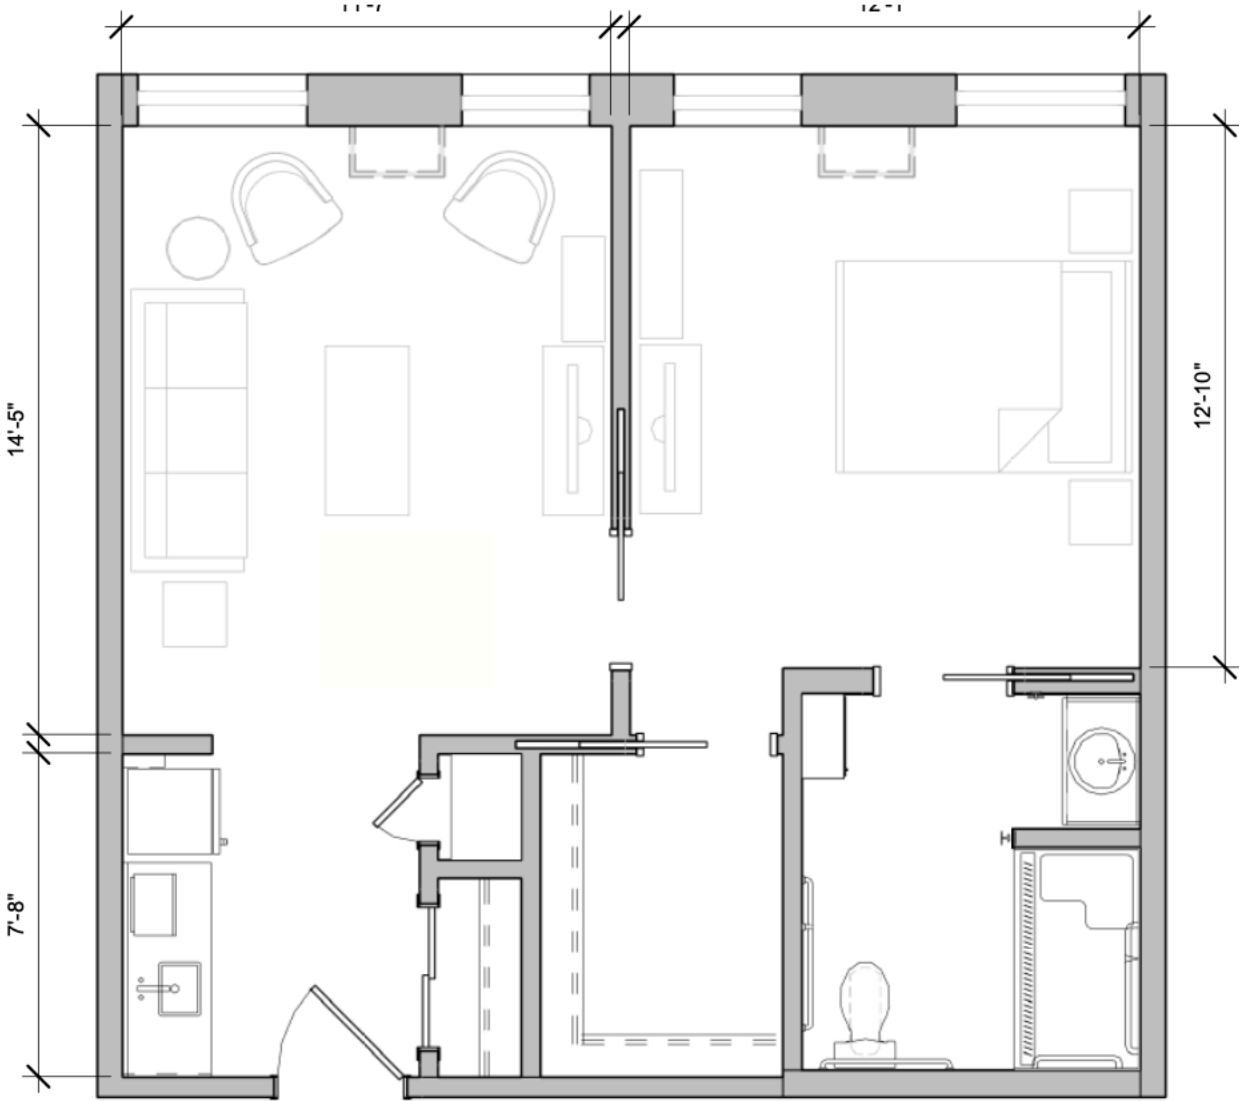

PENTHOUSE ONE BEDROOM II

SUITE | 540 SQ. FT

606

ELANCÉ
AT WEST END

5550 CARDINAL PL
ALEXANDRIA, VA 22304
703.940.3300
ELANCELUXURLIVING.NET/WESTEND

All square footage is approximate & subject to availability.