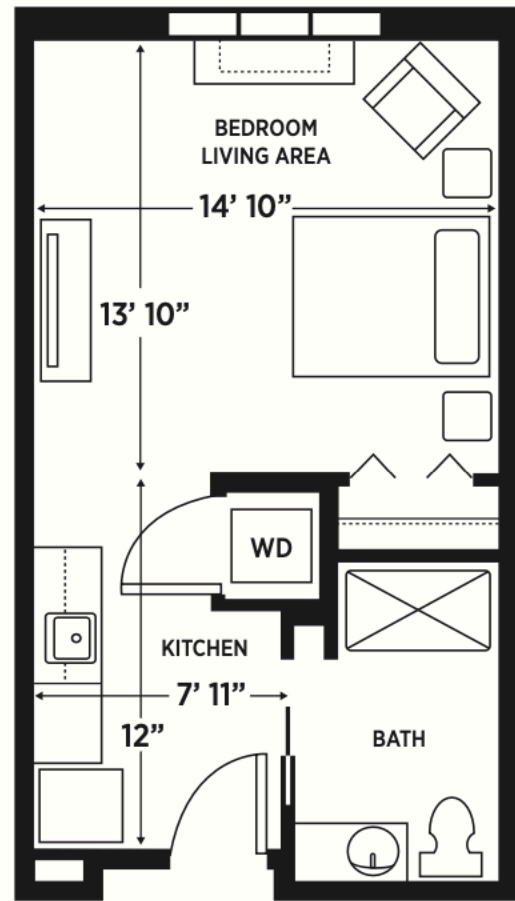

# ASSISTED LIVING | SUITES

**STUDIO**  
430 SQ FEET

**STUDIO**  
ACCESSIBLE  
489 SQ FEET

**ELANCÉ**  
AT TUCKAHOE

567 N PARHAM RD  
HENRICO, VA 23229  
804.554.3400  
[ELANCELUXURLIVING.NET/TUCKAHOE](http://ELANCELUXURLIVING.NET/TUCKAHOE)