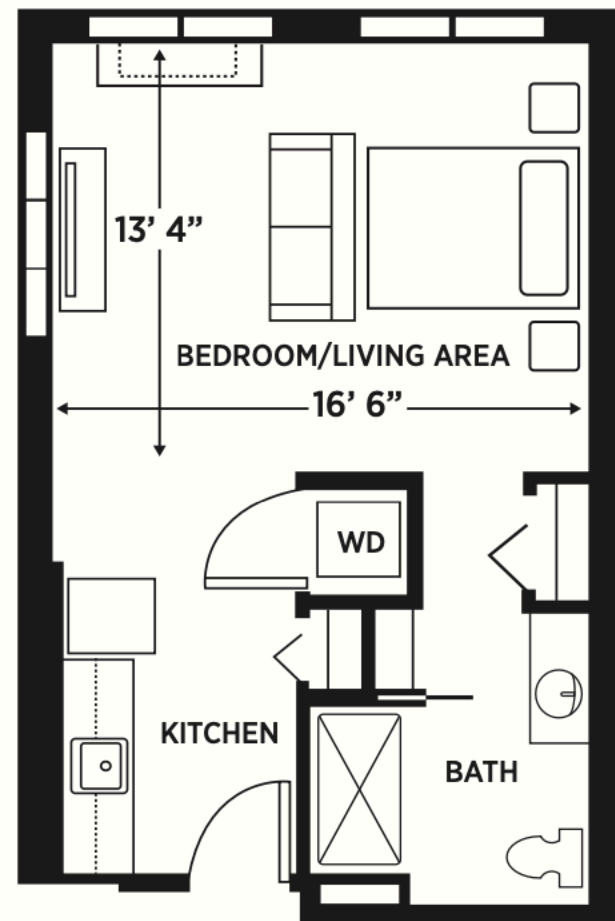

# ASSISTED LIVING | SUITES

**STUDIO**  
430 SQ FEET

**STUDIO**  
ACCESSIBLE  
489 SQ FEET

**ELANCÉ**  
AT TUCKAHOE

567 N PARHAM RD  
HENRICO, VA 23229  
804.554.3400  
[ELANCELUXURLIVING.NET/TUCKAHOE](http://ELANCELUXURLIVING.NET/TUCKAHOE)