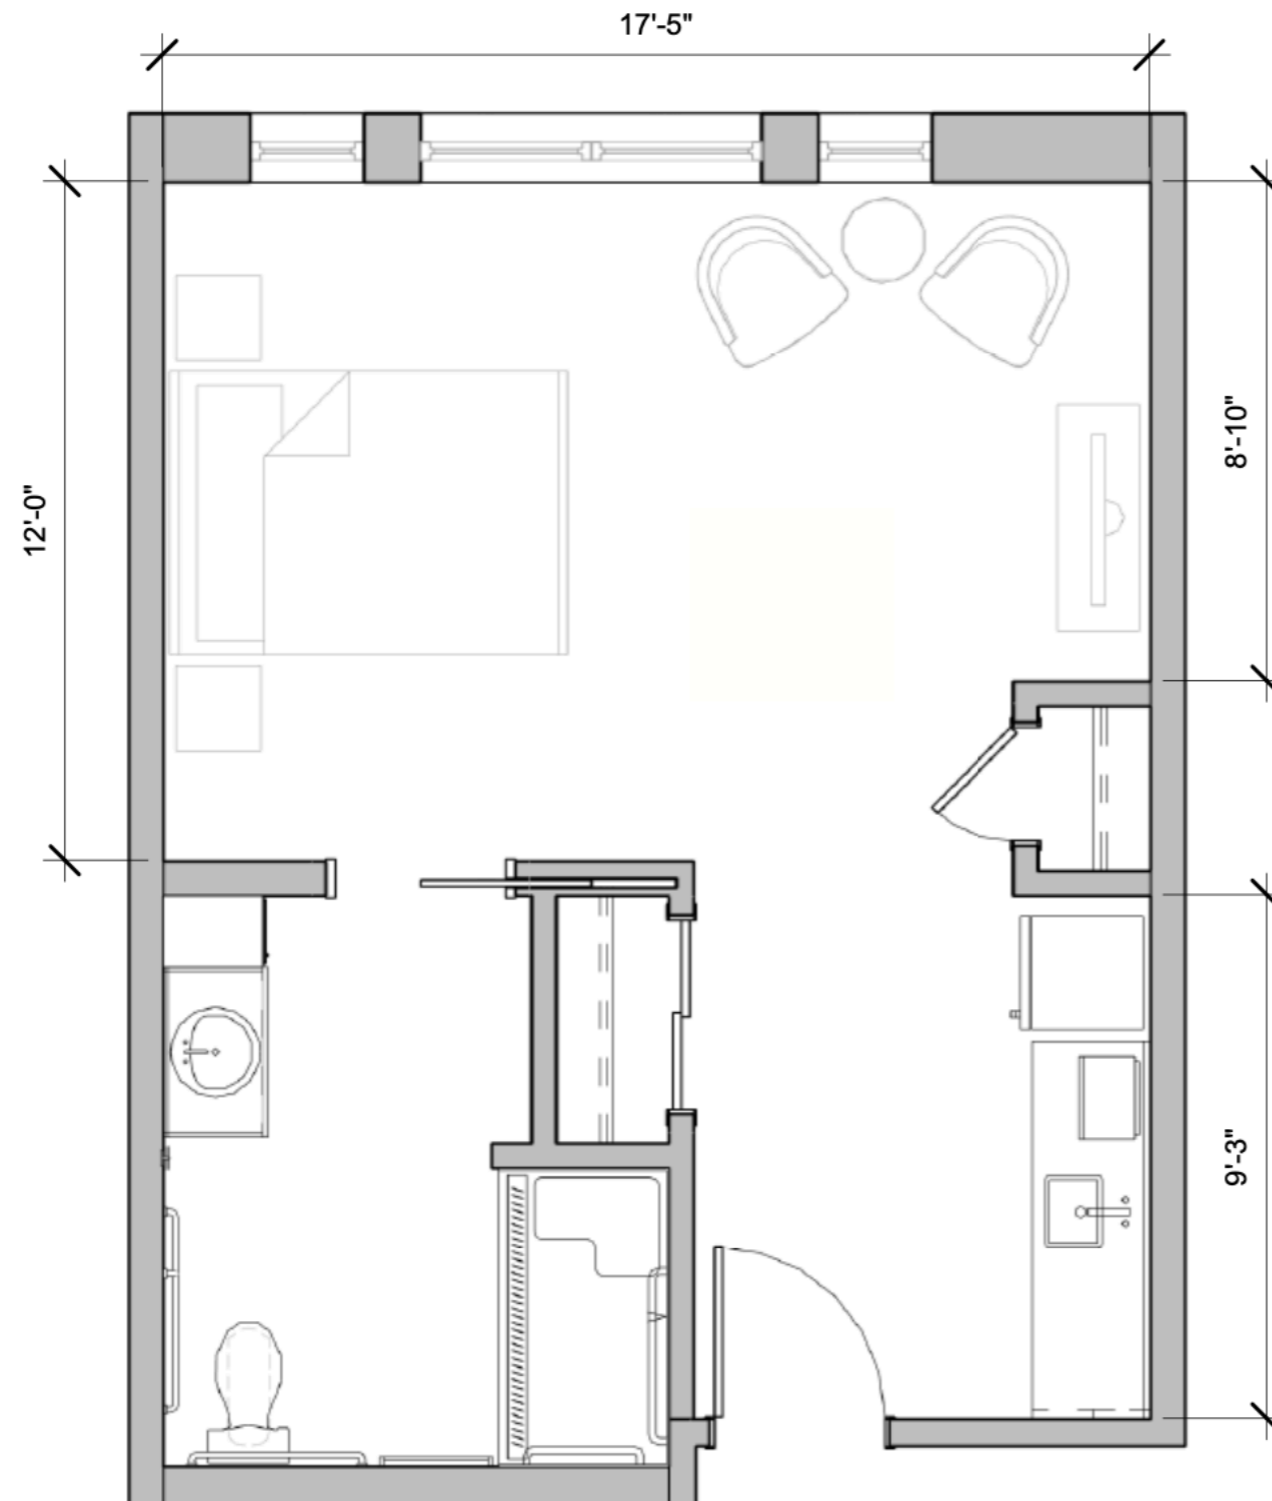

STUDIO GRAND DELUXE

SUITE | 372 SQ. FT

201 - 202 - 203 - 208 - 209 - 210 - 214
310 - 311 - 315 - 318 - 410 - 411 - 412

ELANCÉ
AT WEST END

5550 CARDINAL PL
ALEXANDRIA, VA 22304
703.940.3300
ELANCELUXURYLIVING.NET/WESTEND

All square footage is approximate & subject to availability.