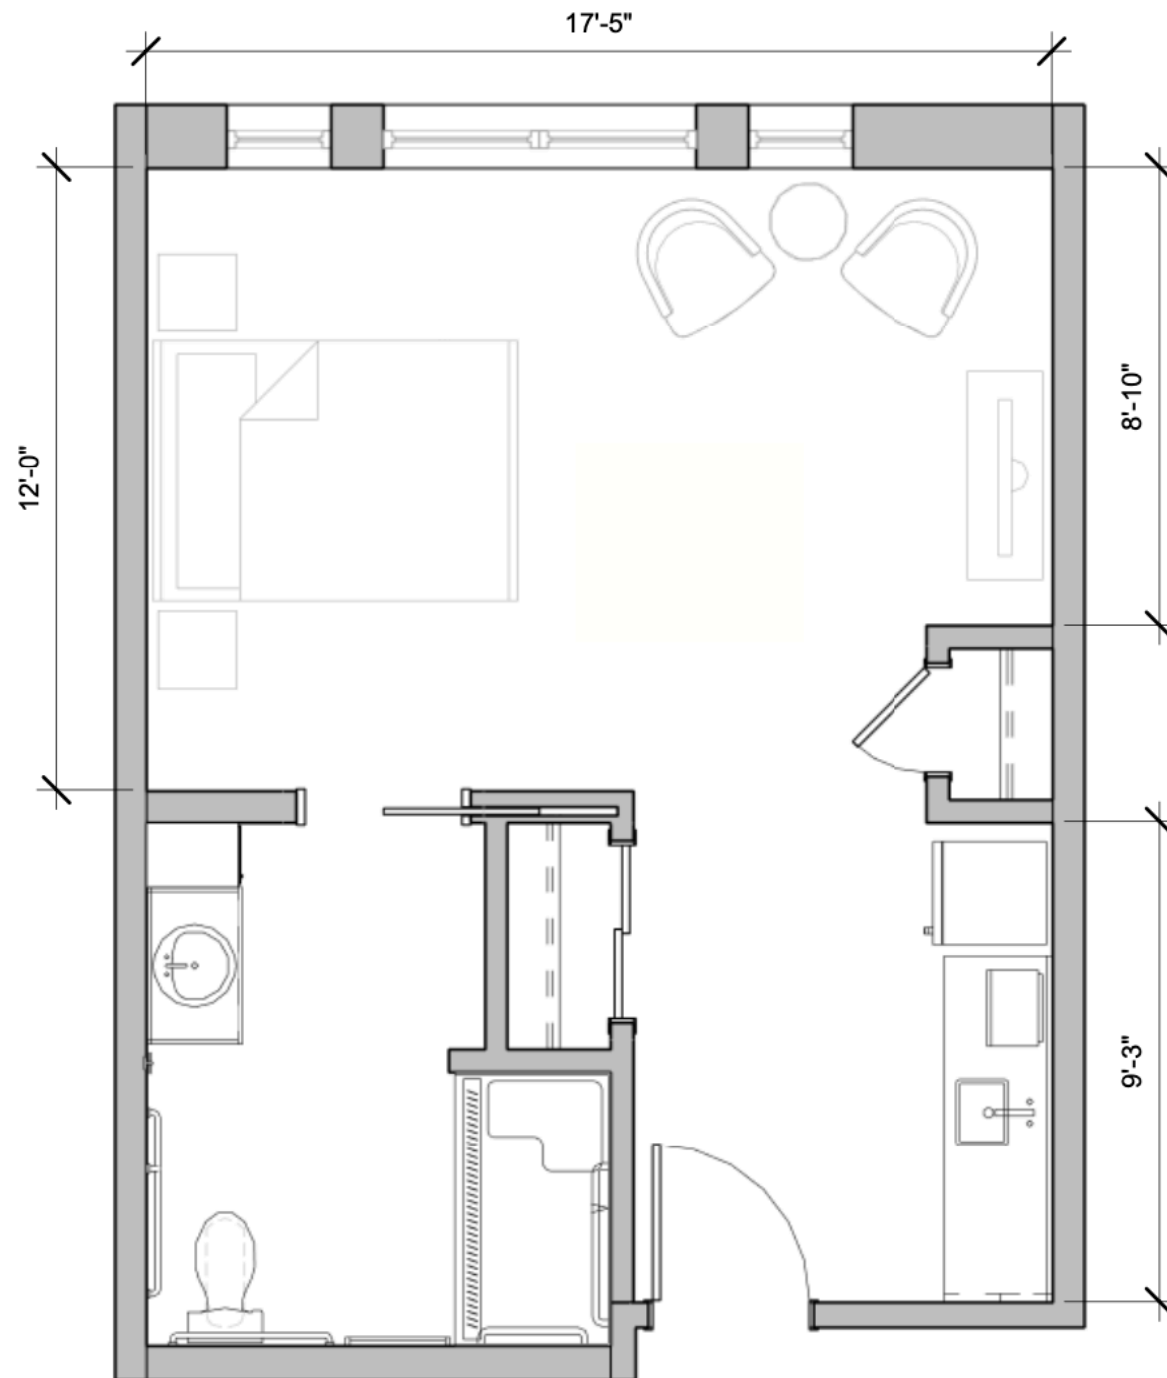

STUDIO

SUITE | 499 SQ. FT

316 - 317 - 417

ELANCÉ
AT WEST END

5550 CARDINAL PL
ALEXANDRIA, VA 22304
703.940.3300

ELANCELUXURLIVING.NET/WESTEND

All square footage is approximate & subject to availability.