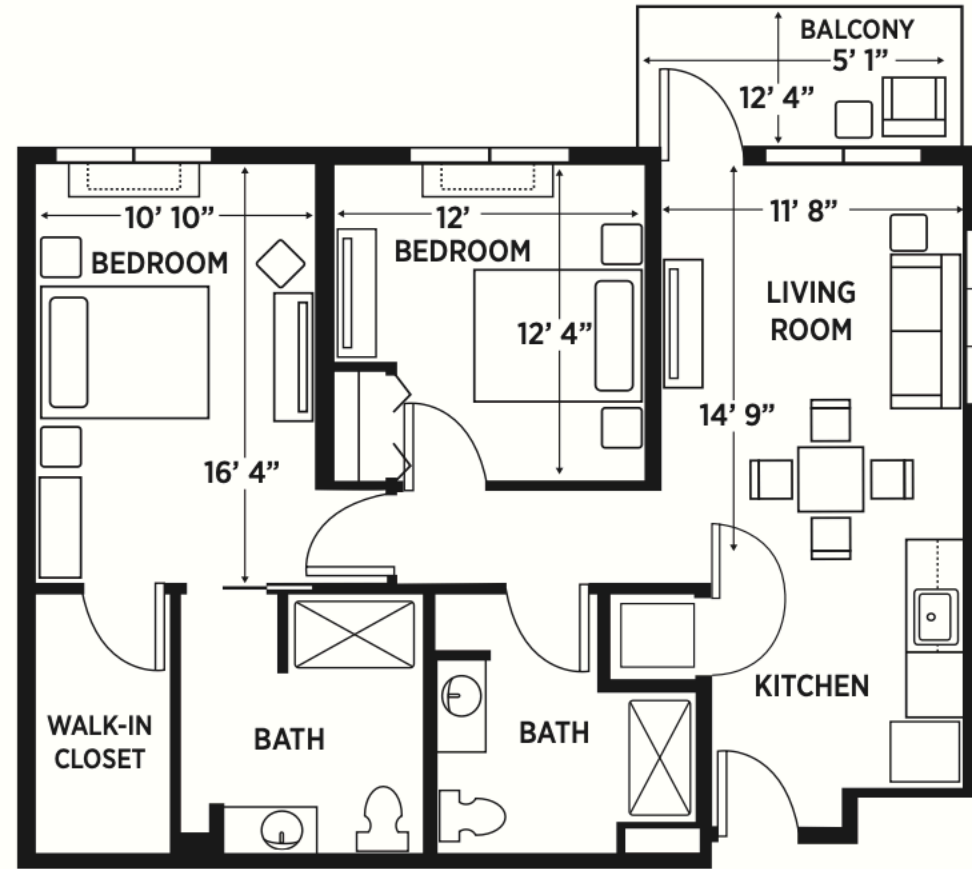

## ASSISTED LIVING | SUITES

**TWO BEDROOM WITH BALCONY**  
1045 SQ FEET

**TWO BEDROOM DEN**  
1289-1341 SQ FEET

**ELANCÉ**  
AT TUCKAHOE

567 N PARHAM RD  
HENRICO, VA 23229  
804.554.3400

[ELANCELUXURLIVING.NET/TUCKAHOE](http://ELANCELUXURLIVING.NET/TUCKAHOE)