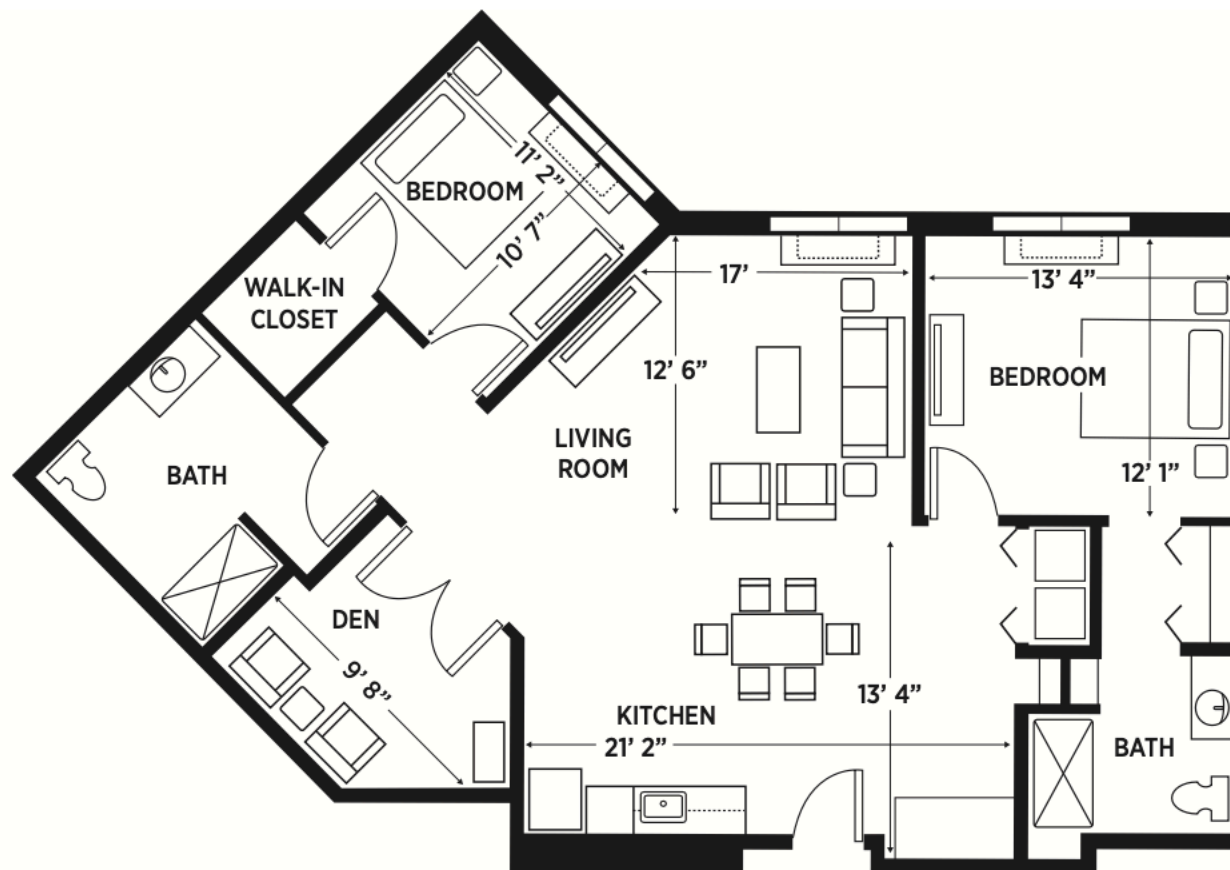

## ASSISTED LIVING | SUITES

**TWO BEDROOM WITH BALCONY**  
1045 SQ FEET

**TWO BEDROOM DEN**  
1289-1341 SQ FEET

**ELANCÉ**  
AT TUCKAHOE

567 N PARHAM RD  
HENRICO, VA 23229  
804.554.3400

[ELANCELUXURLIVING.NET/TUCKAHOE](http://ELANCELUXURLIVING.NET/TUCKAHOE)