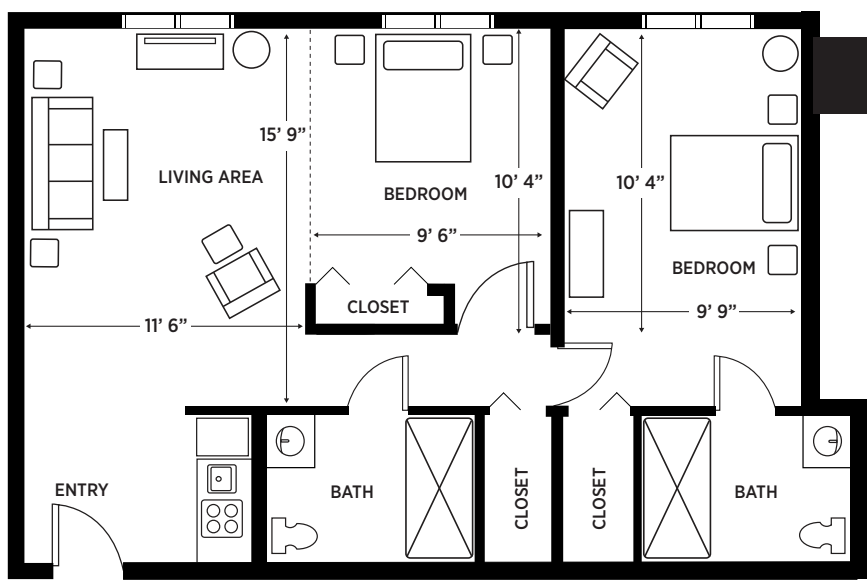

RESERVE TODAY

OUR LAST APARTMENTS ARE GOING QUICKLY!

**TWO BEDROOM
FEATURING**

- 674 Square Feet of Living Space
- Three Closets for Ample Storage
- Full Kitchen
- Independent Climate-controlled Bedrooms
- Cable & WiFi Included
- Weekly Housekeeping Including Daily Bed Making