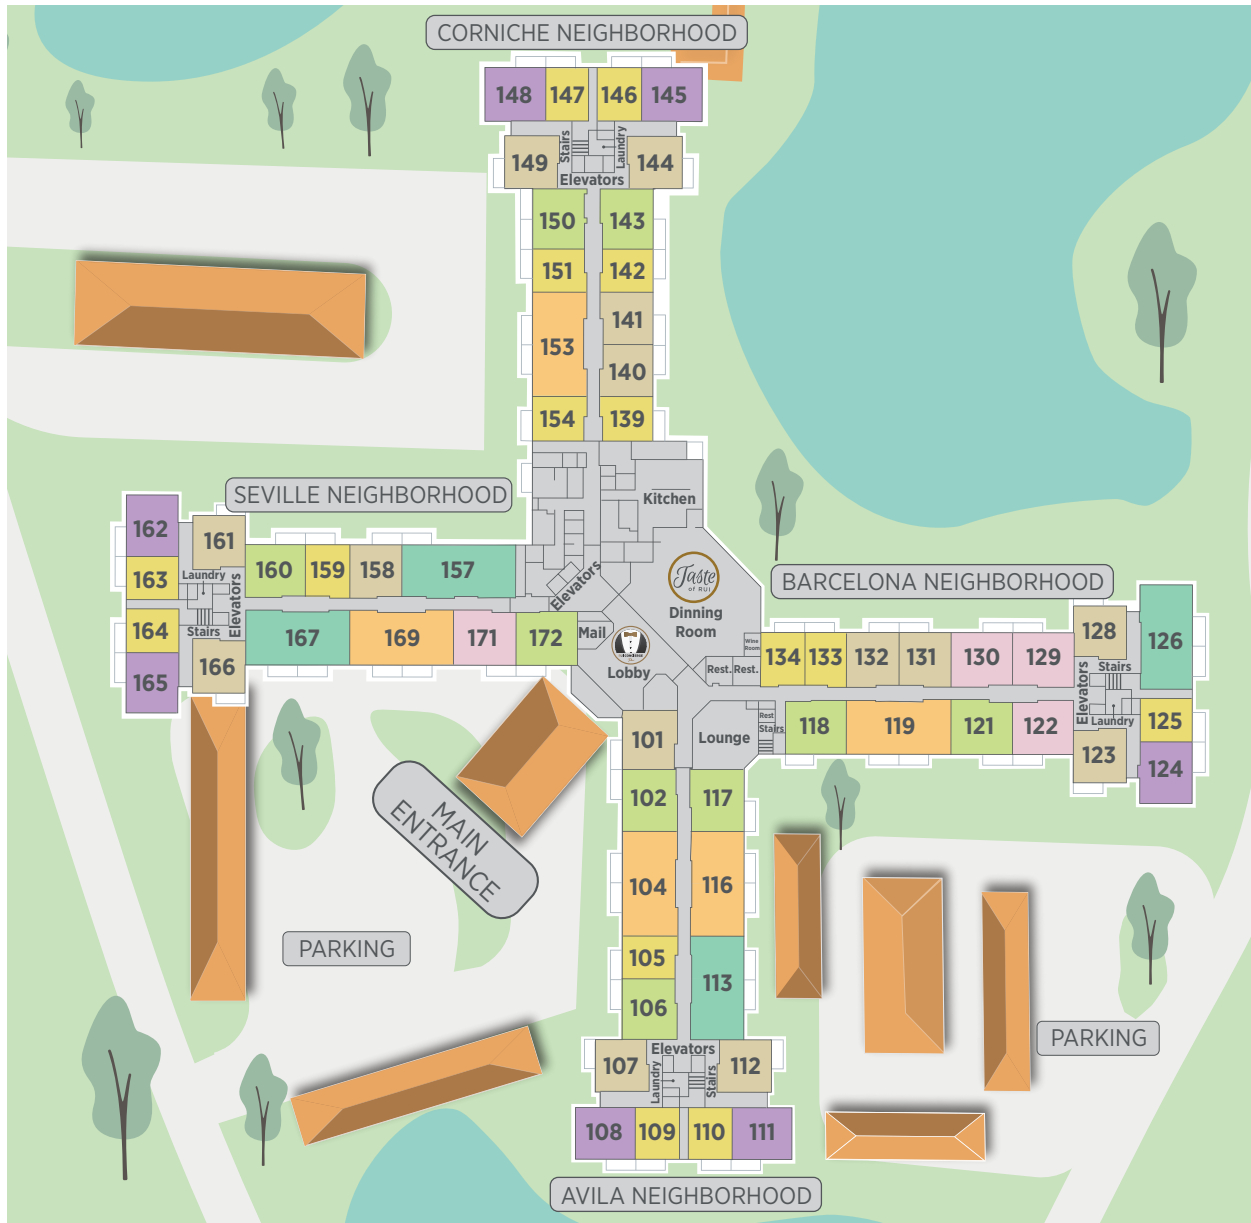

CAMPUS MAP

ELANCÉ
AT SARASOTA

3260 LAKE POINTE BLVD

SARASOTA, FL 34231

941.929.2400

ELANCELUXURLIVING.NET/SARASOTA

MAIN BUILDING INDEPENDENT LIVING | FLOOR ONE

- One Bedroom
- One Bedroom Deluxe
- One Bedroom Grand Deluxe
- Two Bedroom
- Two Bedroom Grand
- Two Bedroom Deluxe
- Two Bedroom Grand Deluxe
- Two Bedroom

ELANCÉ
AT SARASOTA

3260 LAKE POINTE BLVD

SARASOTA, FL 34231

941.929.2400

ELANCELUXURYLIVING.NET/SARASOTA

MAIN BUILDING INDEPENDENT LIVING | FLOOR TWO

- One Bedroom
- One Bedroom Deluxe
- One Bedroom Grand Deluxe
- Two Bedroom
- Two Bedroom Grand
- Two Bedroom Deluxe
- Two Bedroom Grand Deluxe
- Two Bedroom

ELANCÉ
AT SARASOTA

3260 LAKE POINTE BLVD
SARASOTA, FL 34231
941.929.2400
ELANCELUXURYLIVING.NET/SARASOTA

MAIN BUILDING INDEPENDENT LIVING | FLOOR THREE

- One Bedroom
- One Bedroom Deluxe
- One Bedroom Grand Deluxe
- Two Bedroom
- Two Bedroom Grand
- Two Bedroom Deluxe
- Two Bedroom Grand Deluxe
- Two Bedroom

ELANCÉ
AT SARASOTA

3260 LAKE POINTE BLVD
SARASOTA, FL 34231

941.929.2400

ELANCELUXURYLIVING.NET/SARASOTA

ASSISTED LIVING | FLOOR ONE

- Studio
- Studio Deluxe
- One Bedroom

ELANCÉ
AT SARASOTA

3260 LAKE POINTE BLVD
SARASOTA, FL 34231
941.929.2400