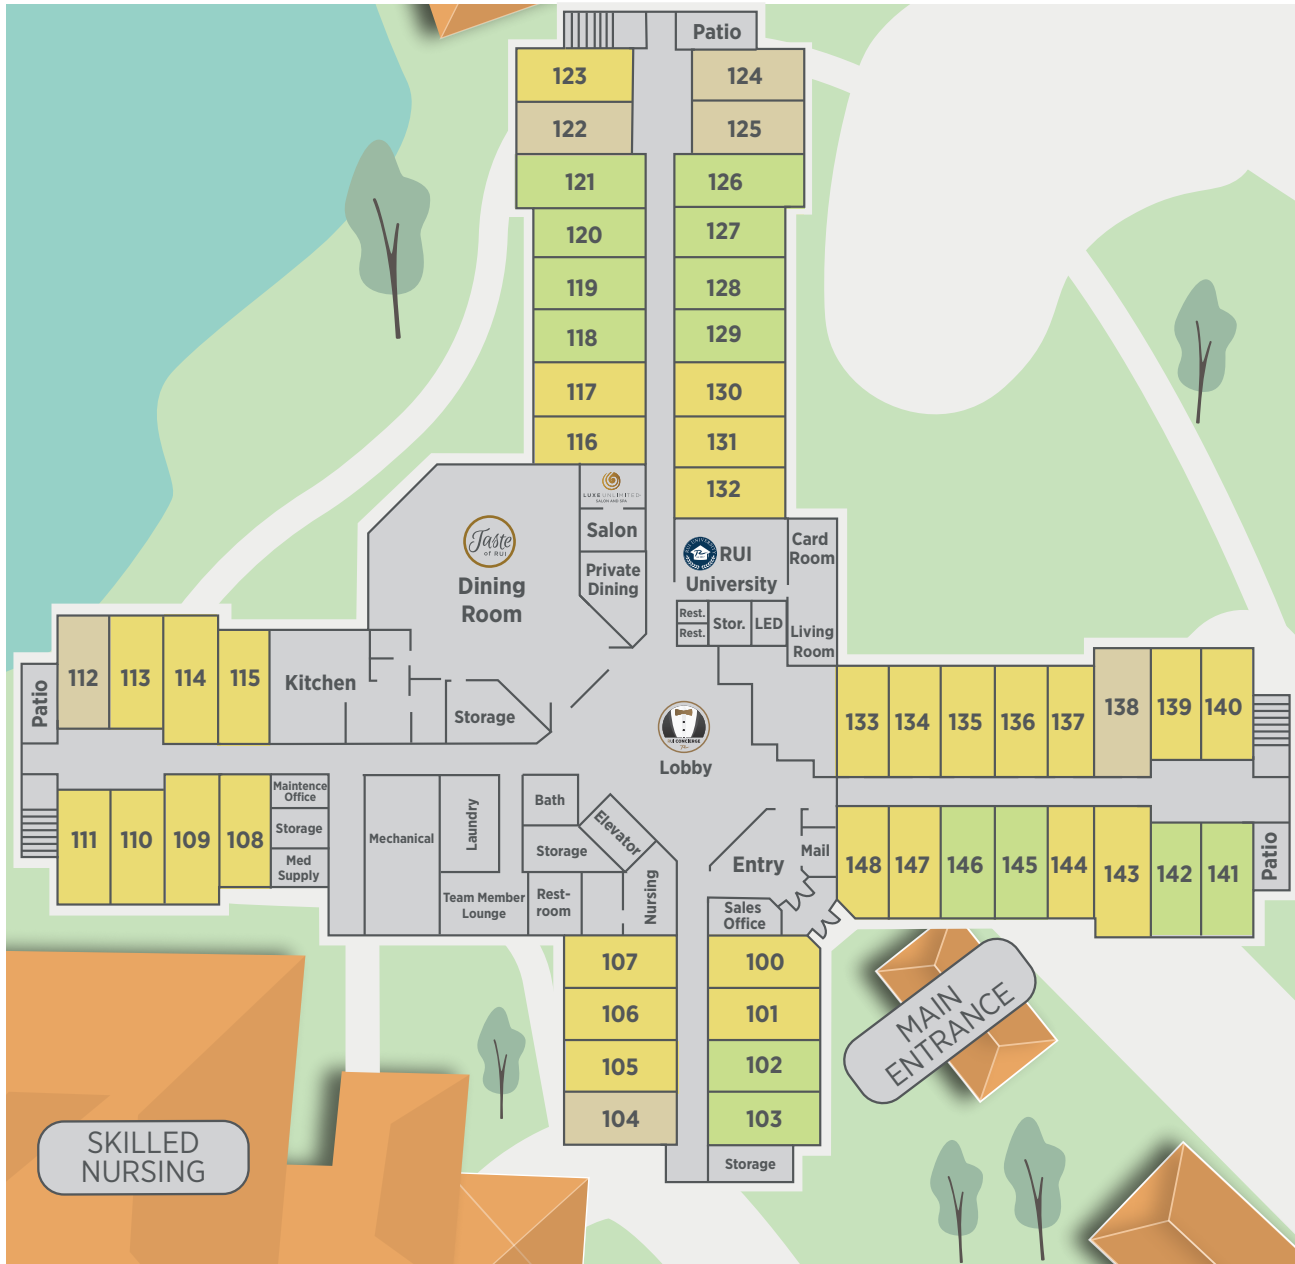

ELANCÉ
AT SARASOTA

3260 LAKE POINTE BLVD

SARASOTA, FL 34231

941.929.2400

ELANCELUXURYLIVING.NET/SARASOTA

MAIN BUILDING INDEPENDENT LIVING | FLOOR TWO

- One Bedroom
- One Bedroom Deluxe
- One Bedroom Grand Deluxe
- Two Bedroom
- Two Bedroom Grand
- Two Bedroom Deluxe
- Two Bedroom Grand Deluxe
- Two Bedroom

ELANCÉ
AT SARASOTA

3260 LAKE POINTE BLVD
SARASOTA, FL 34231
941.929.2400
ELANCELUXURYLIVING.NET/SARASOTA

MAIN BUILDING INDEPENDENT LIVING | FLOOR THREE

- One Bedroom
- One Bedroom Deluxe
- One Bedroom Grand Deluxe
- Two Bedroom
- Two Bedroom Grand
- Two Bedroom Deluxe
- Two Bedroom Grand Deluxe
- Two Bedroom

ELANCÉ
AT SARASOTA

3260 LAKE POINTE BLVD
SARASOTA, FL 34231

941.929.2400

ELANCELUXURYLIVING.NET/SARASOTA

ASSISTED LIVING | FLOOR ONE

- Studio
- Studio Deluxe
- One Bedroom

ELANCÉ
AT SARASOTA

3260 LAKE POINTE BLVD
SARASOTA, FL 34231
941.929.2400

ELANCELUXURYLIVING.NET/SARASOTA

ASSISTED LIVING | FLOOR TWO

- Studio
- Studio Deluxe
- One Bedroom

ELANCÉ
AT SARASOTA

3260 LAKE POINTE BLVD
SARASOTA, FL 34231
941.929.2400

ELANCELUXURLIVING.NET/SARASOTA

PROMENADE